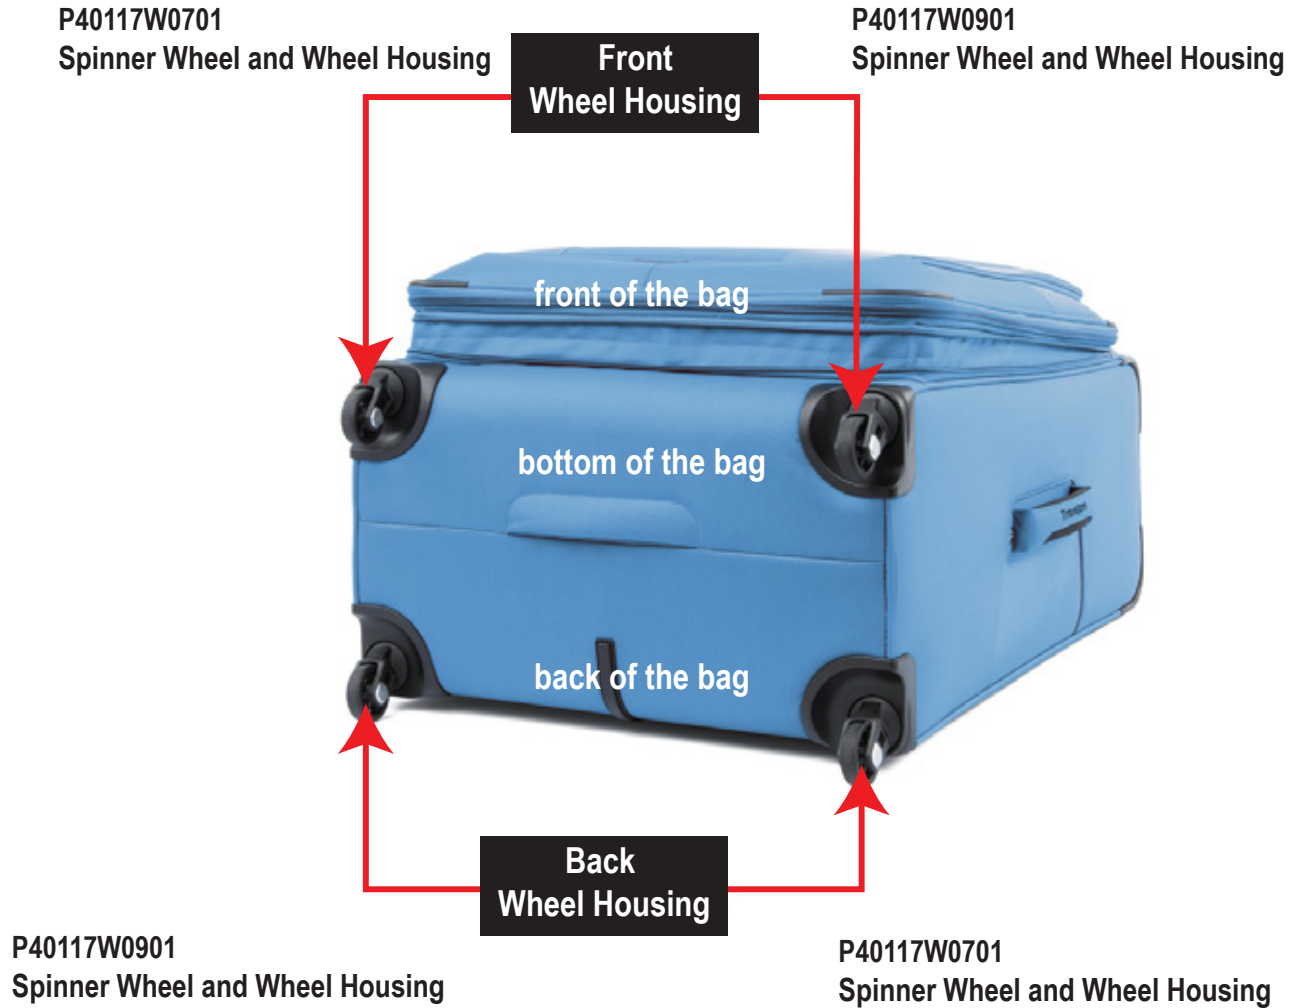

Item Number	Description
4011765XX	25" Exp. Spinner
4011769XX	29" Exp. Spinner

SPINNER BAGS BOTTOM (4 WHEEL CHECKED BAGS)

1. XX (color):
   01 Black
   27 Azure Blue
   06 Slate Green
   07 Dusty Rose
   02 Midnight Blue
   12 Sapphire Blue
   11 Imperial Purple