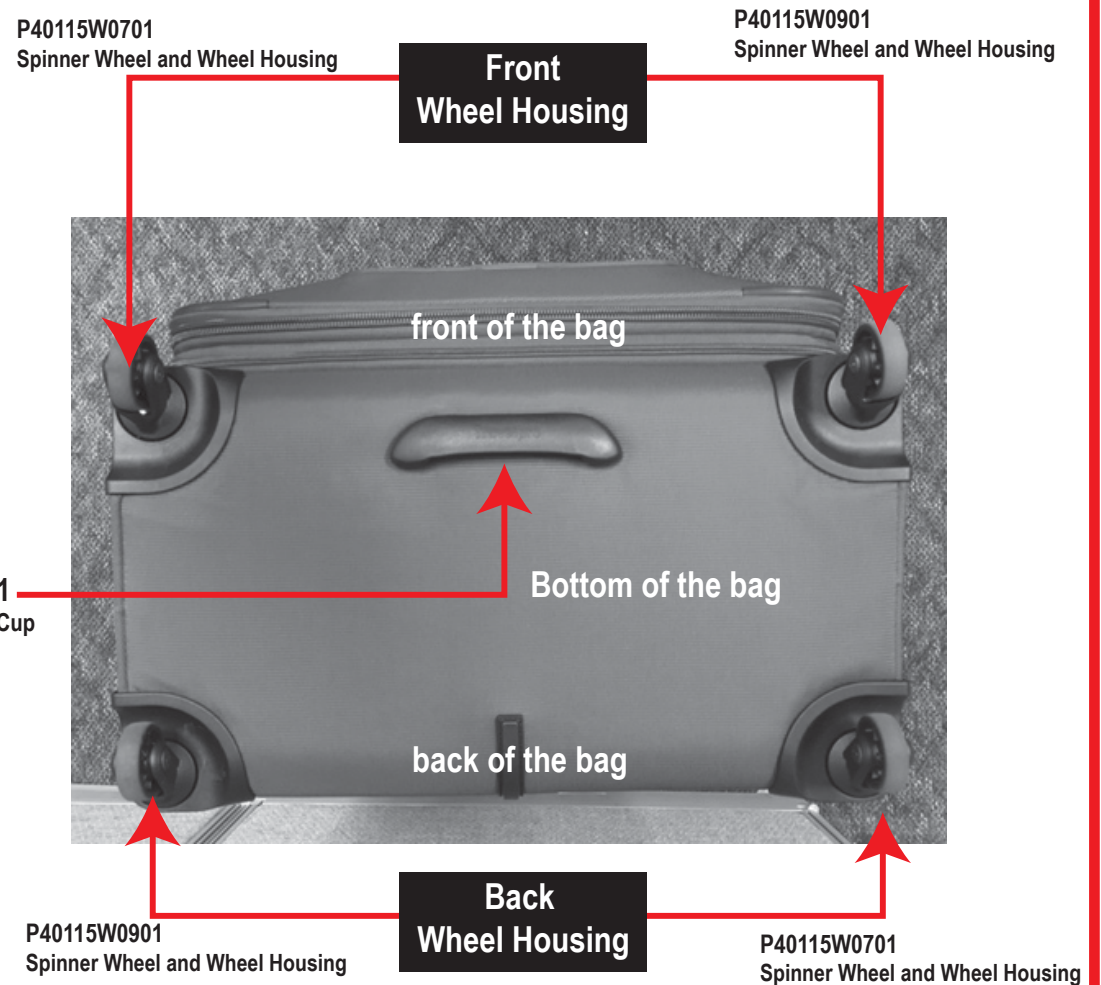

Rolling Tote, Carry-On Rolling Garment Bag and all Rollaboards

NOTE: All replacement parts may not be the same (matching) as original. Screws, Rivets and Hardwares sold separately.

21" Spinner

25" and 29" Spinner