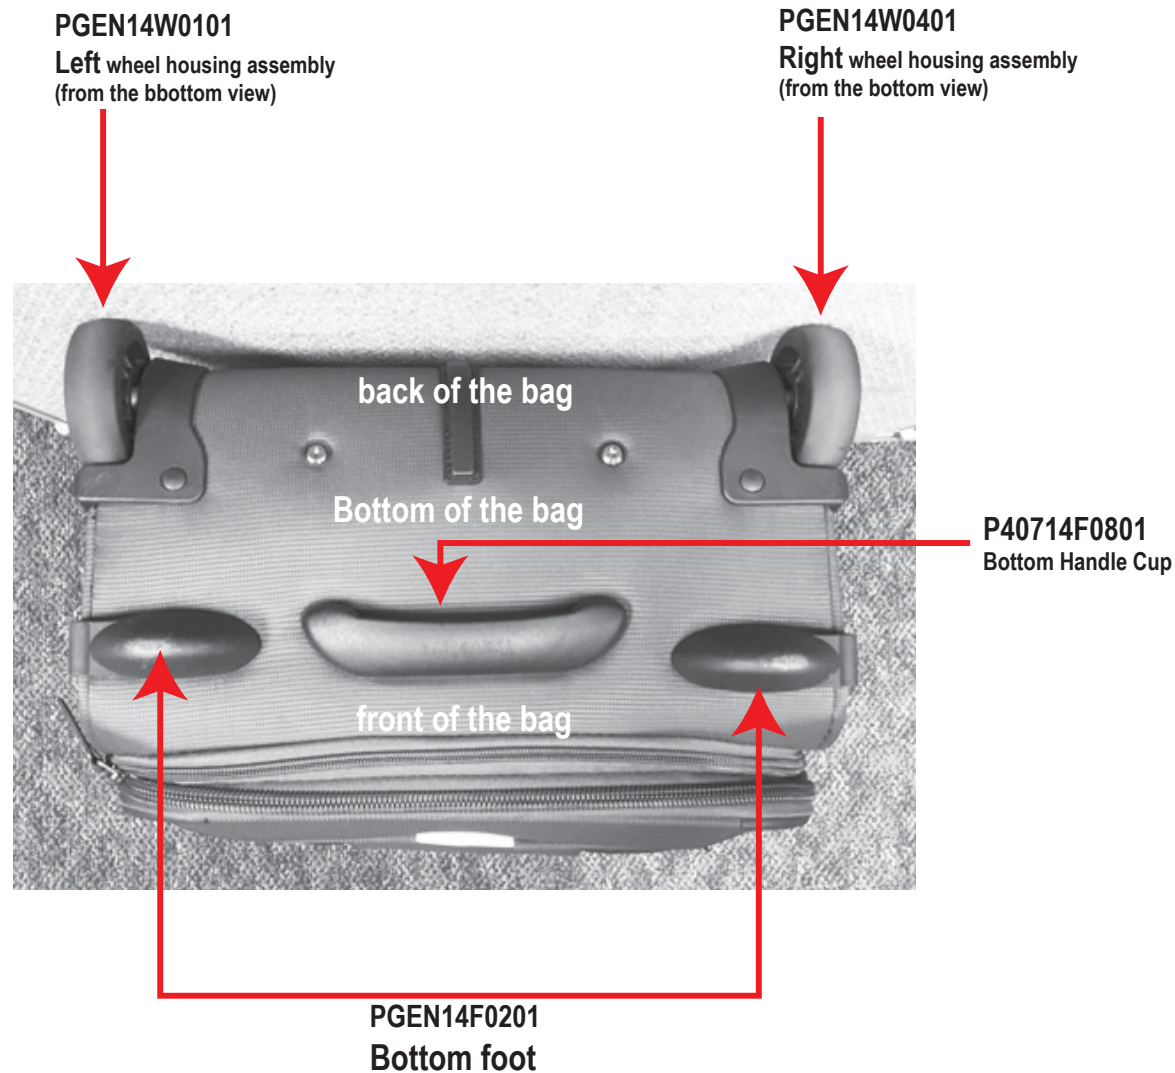

Rolling Tote, Carry-On Rolling Garment Bag and all Rollaboards

NOTE: All replacement parts may not be the same (matching) as original. Screws, Rivets and Hardwares sold separately.

21" Spinner

25" and 29" Spinner