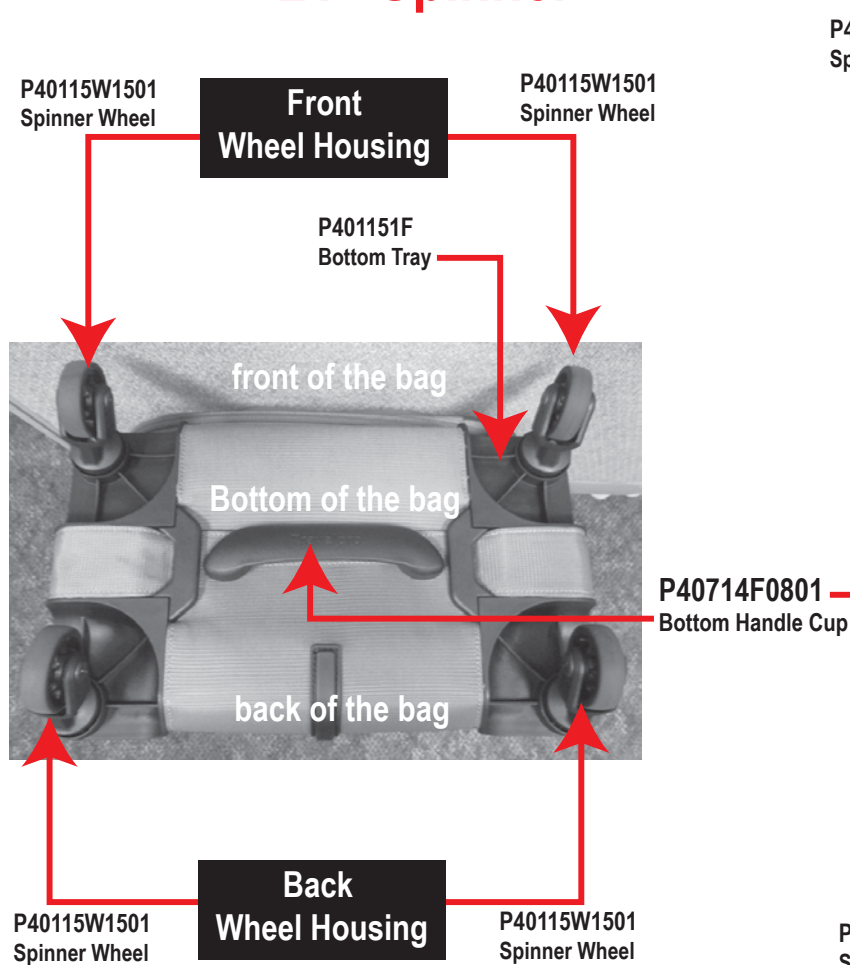

Parts Catalog

max·lite® 4

	Description	Part Number	Usage
	20mm Diameter Flat Metal Washer	PGEN0S0200	For variety parts inside the bag
	Screw T4 X 16mm	P8166	For Interior Use On Wheel Housing, Handle Bracket, and Handle Tubes

P40225Z0601 (Black)
 P40225Z0602 (Blue)
 P40225Z0632 (Purple)
 P40225Z0608 (Red)

#8 slider with logo pull

PGEN0Z0142
#5 slider with generic pull

PGEN14Z1001
#8 slider with EXP-logo pull

NOTE: All replacement parts may not be the same (matching) as original. Screws, Rivets and Hardwares sold separately.

Rolling Tote, Carry-On Rolling Garment Bag and all Rollaboards

NOTE: All replacement parts may not be the same (matching) as original. Screws, Rivets and Hardwares sold separately.

21" Spinner

25" and 29" Spinner