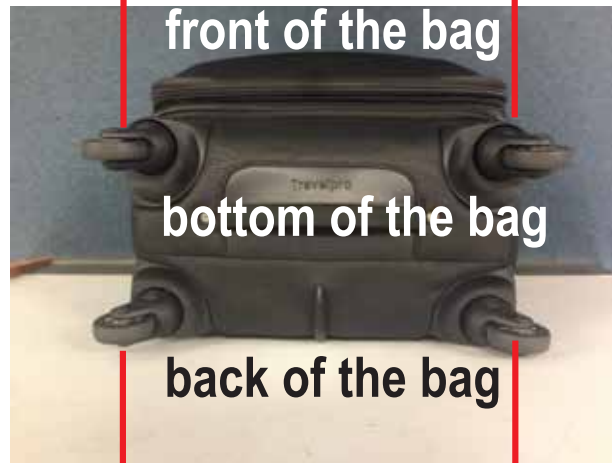

P41414Z0942
#10 Interlocking slider with logo pull

P41414Z0642
#8 Interlocking slider with logo pull

PGEN14Z1001
#8 EXP-slider with logo pull

P41414Z0542
#8 slider with logo pull

PGEN0Z0142
Interior #5 slider with generic pul