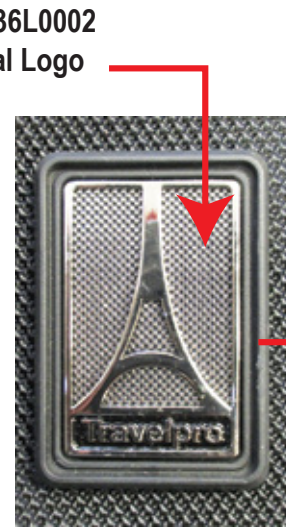

# Parts Catalog

	Description	Part Number	Usage
	15mm Diameter Plastic Washer	PGEN0S0301	For Top/ Side Carry Handles
	11X4X30mm Crosshead Screw w/ Nylock Nut	PGEN0S4042 (SILVER)	For Top/ Side Carry Handles
	11X4X14mm Crosshead Screw w/ Nylock Nut	PGEN0S5042 (SILVER)	For frame on the side only
	20mm Diameter Flat Metal Washer	PGEN0S0200	For Top/ Side Carry Handle, Bottom Feet
	4X16mm Metal Screw w/Rubber Glue	PGEN0S0101	For Interior Use On Wheel Housing, Handle Bezel, Inner Bracket and Tubes

**P4036H0801**  
Top Carry Handle  
(not for 3619)

**P4038H0801**  
Side Carry Handle  
(Top and side carry handle for 3619)

**P4036L0002**  
Metal Logo

**P4036L0001 (black)**  
Logo Housing

**P4036B0001**  
Removable shoulder strap