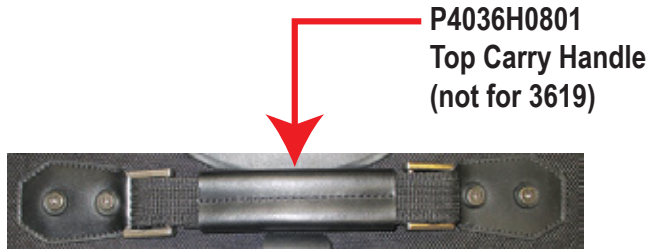

# Parts Catalog

	Description	Part Number	Usage
	15mm Diameter Plastic Washer	PGEN0S0301	For Top/ Side Carry Handles
	11X4X30mm Crosshead Screw w/ Nylock Nut	PGEN0S4042 (SILVER)	For Top/ Side Carry Handles
	11X4X14mm Crosshead Screw w/ Nylock Nut	PGEN0S5042 (SILVER)	For frame on the side only
	20mm Diameter Flat Metal Washer	PGEN0S0200	For Top/ Side Carry Handle, Bottom Feet
	4X16mm Metal Screw w/Rubber Glue	PGEN0S0101	For Interior Use On Wheel Housing, Handle Bezel, Inner Bracket and Tubes

**P4036H0801**  
Top Carry Handle  
(not for 3619)

**P4038H0801**  
Side Carry Handle  
(Top and side carry handle for 3619)

**P4036L0002**  
Metal Logo

**P4036L0001 (black)**  
Logo Housing

**P4036B0001**  
Removable shoulder strap