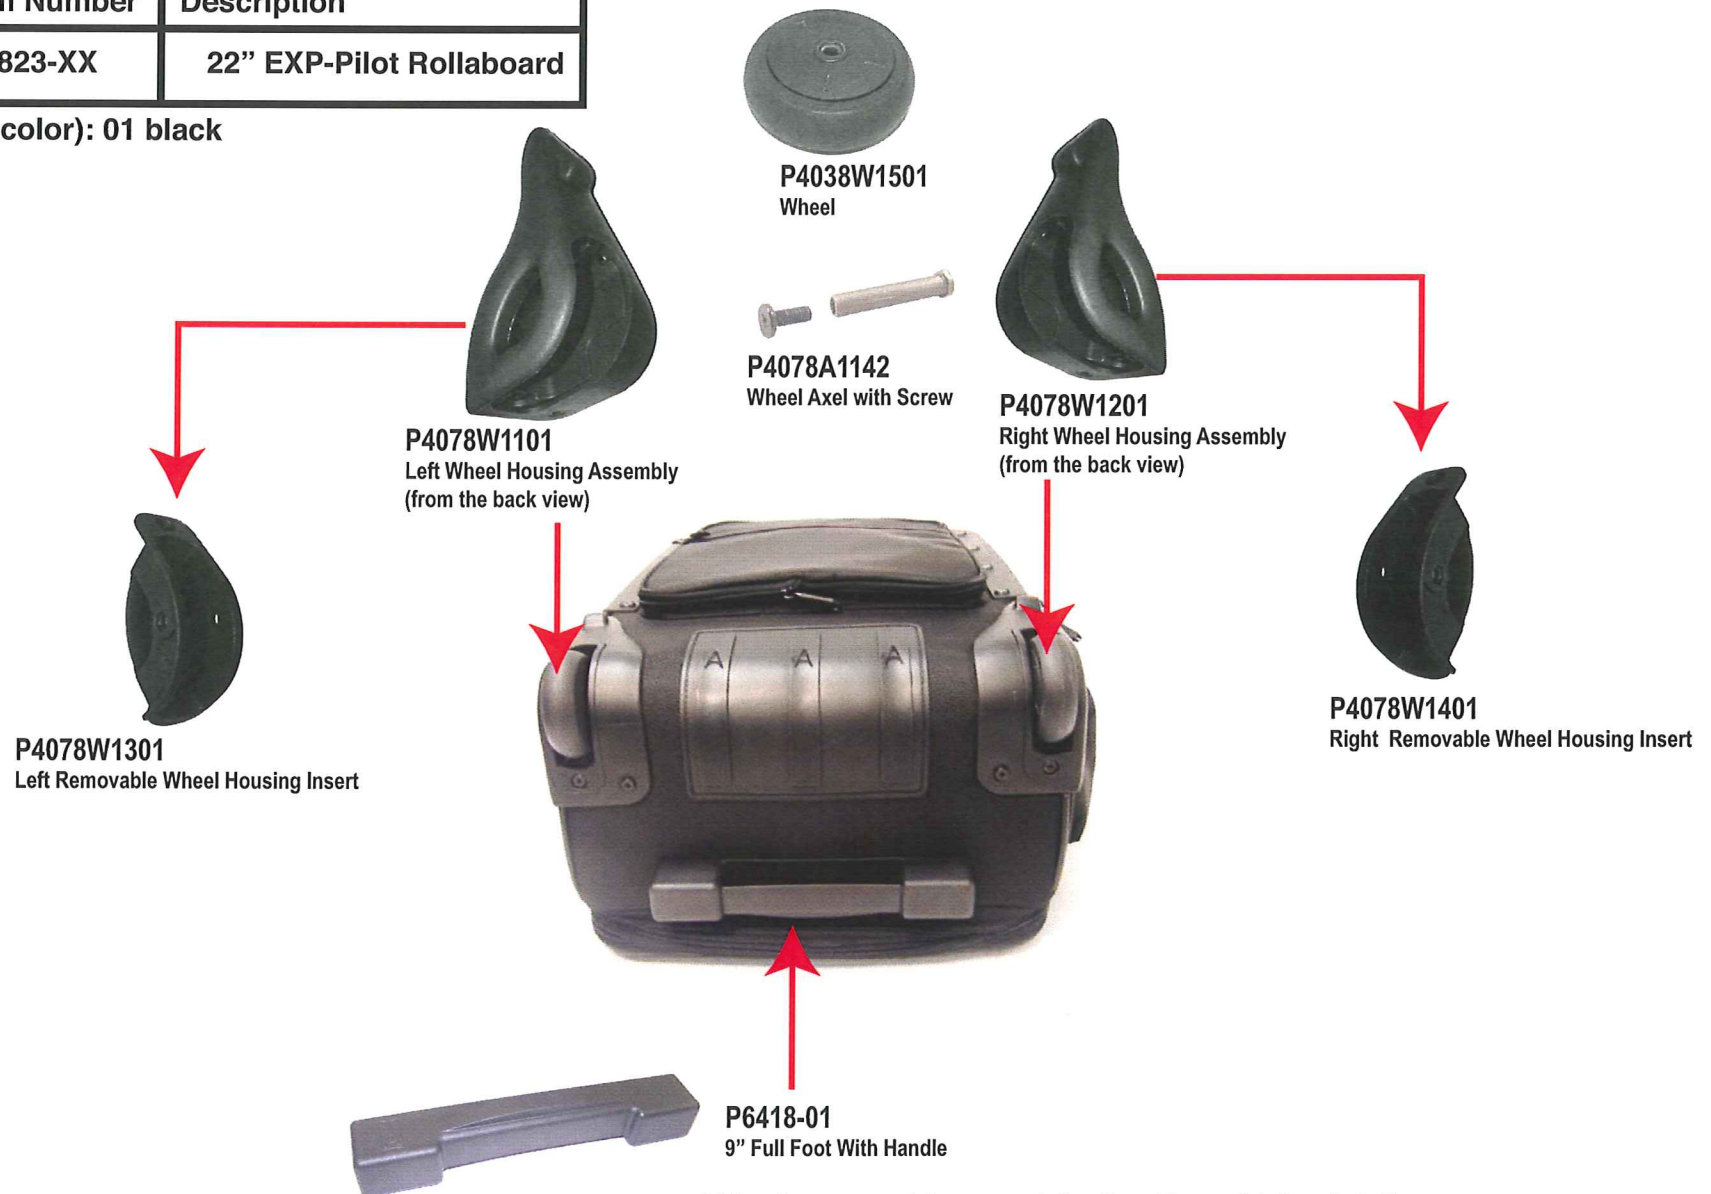

Travelpro^{USA} FLIGHT CREW³

Item Number	Description
3823-XX	22" EXP-Pilot Rollaboard

XX (color): 01 black

NOTE: Screws, Rivets and Hardwares sold separately. See Page 21 for details.