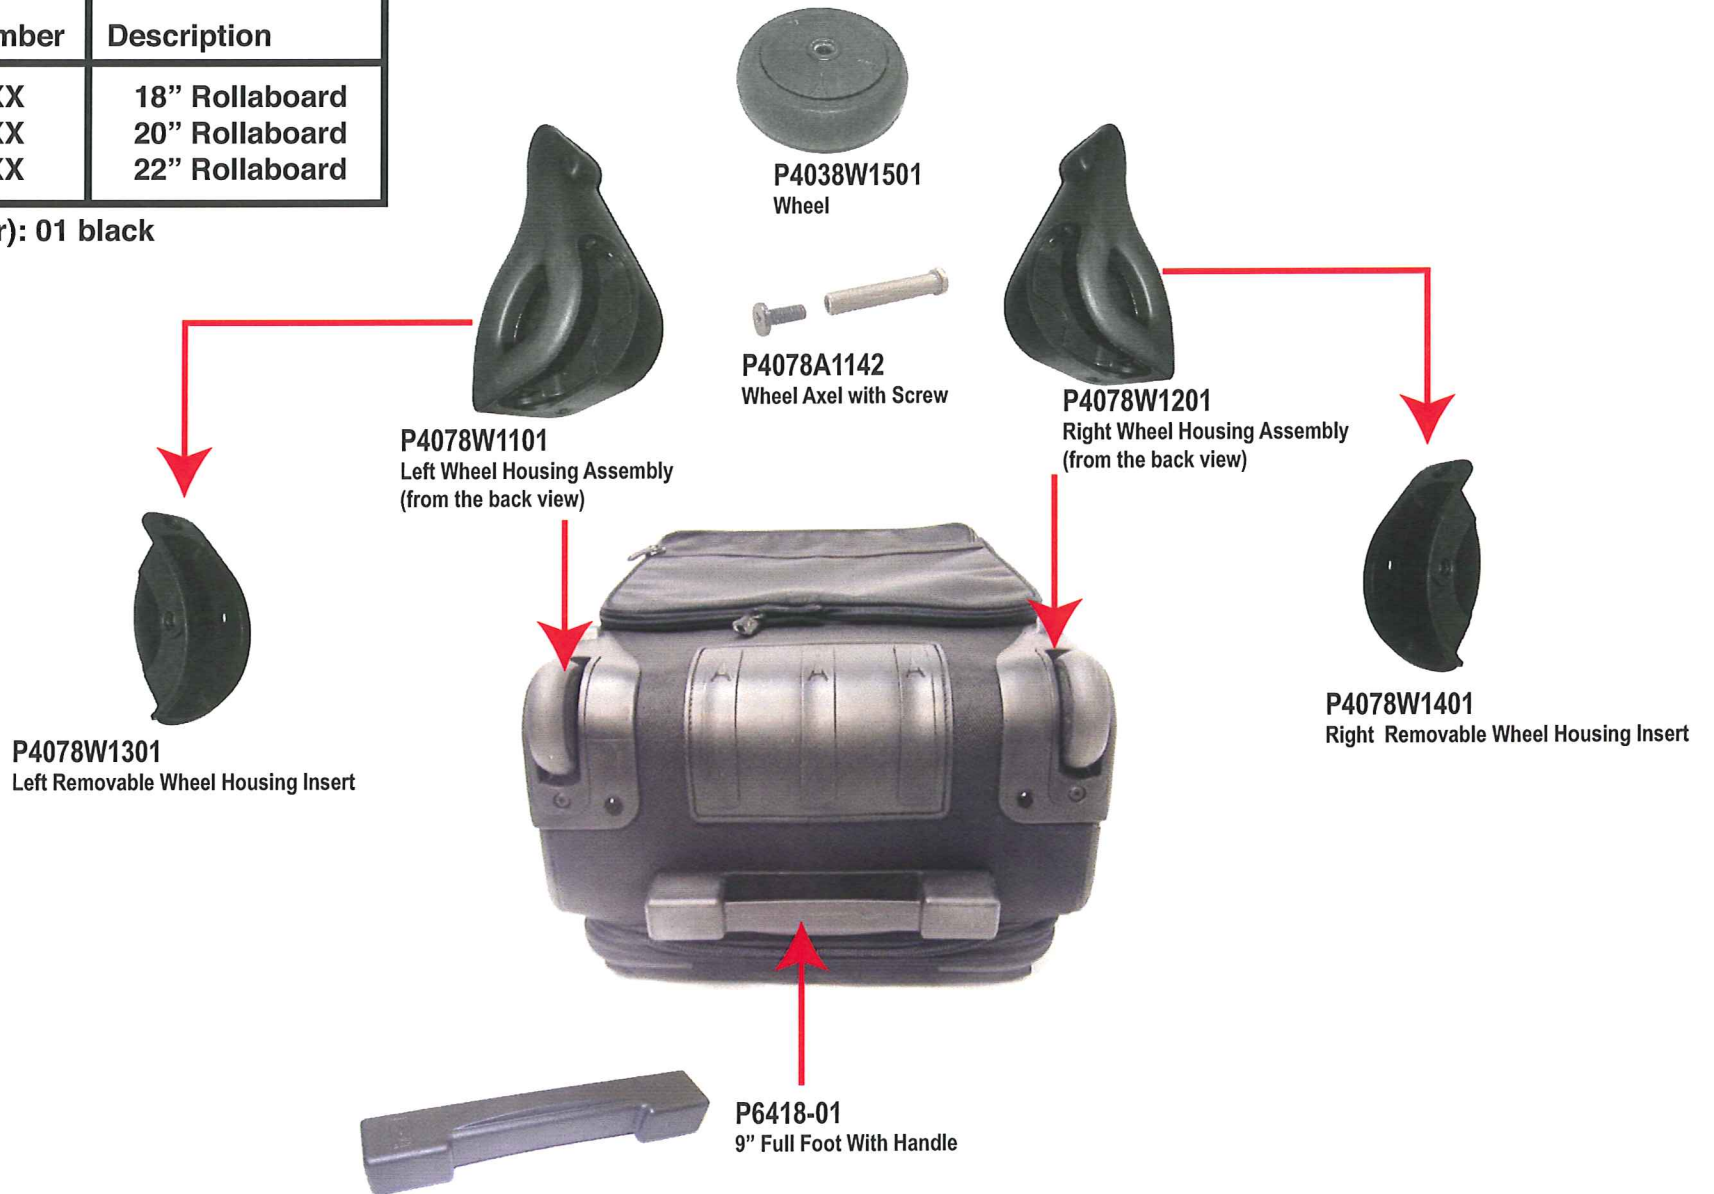

Travelpro® USA **FLIGHT CREW³**

Item Number	Description
3818-XX	18" Rollaboard
3820-XX	20" Rollaboard
3822-XX	22" Rollaboard

XX (color): 01 black

NOTE: Screws, Rivets and Hardwares sold separately. See Page 21 for details.