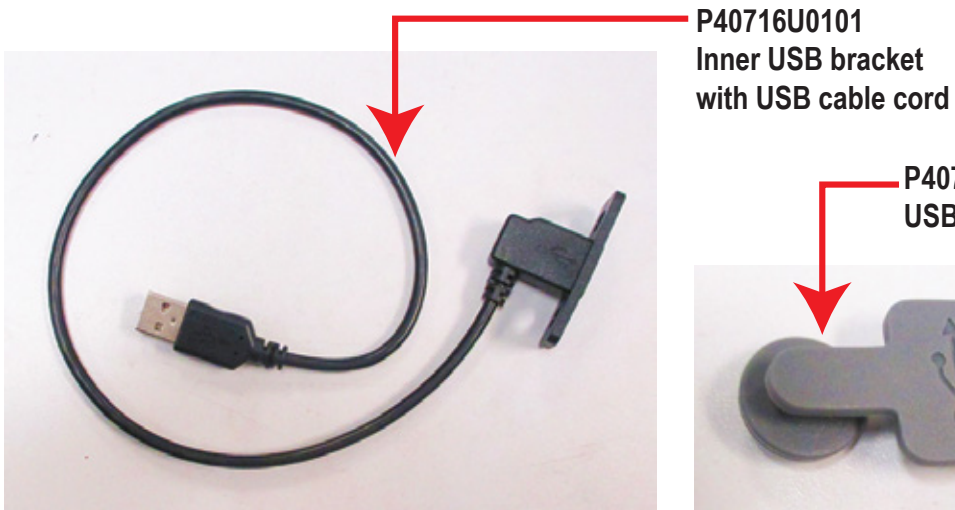

P40716C05
USB rubber cover