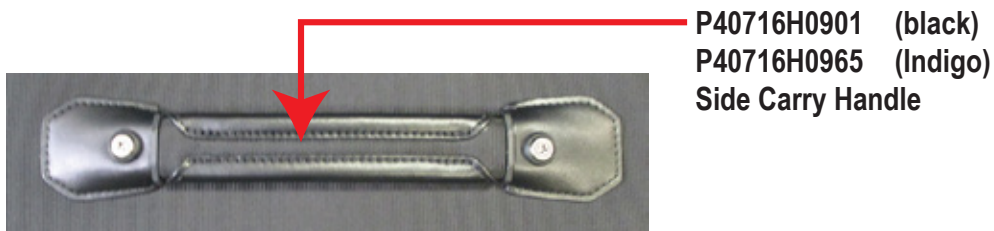

Parts Catalog

	Description	Part Number	Usage
	11X4X18mm Crosshead Screw w/ Nylock Nut	PGEN0S0042 (SILVER)	For Bottom Feet
	Machine Screw	P8166	For Interior Use On Wheel Housing, Handle Bezel, Inner Bracket and Tubes
	20mm Diameter Flat Metal Washer	PGEN0S0200	For Top/ Side Carry Handle, Bottom Feet, Attachment Clip Base and Wheel Housing
	4X16mm Metal Screw w/Rubber Glue	PGEN0S6042	For Top Carry Handle

P40716H0801 (black)
P40716H0865 (Indigo)
Top Carry Handle

P40716H0901 (black)
P40716H0965 (Indigo)
Side Carry Handle

P40716H0902 (Navy)
P40716H0905 (Silver)
Top and Side Carry Handle for Hardside Spinner ONLY