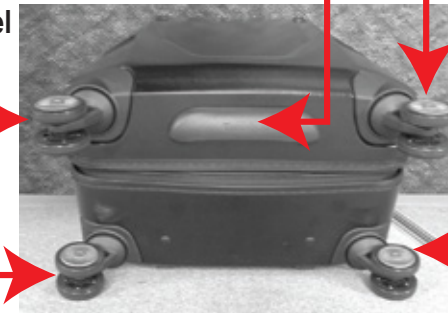

Hardside Spinner

Item Number	Description
4071691XX	21" Hardside Spinner
4071695XX	25" Hardside Spinner
4071699XX	29" Hardside Spinner

xx (color): 01 Black, 02 Indigo

NOTE: For USB rubber cover and USB cord see Page 3 for details.

Top Carry Handle
See Page 3 for details

Metal Logo and Logo Housing
See Page 3 for details.

P
Side feet
(on the left side of the bag)

#10 Interlocking slider with logo pull
See Page 6 for details.

P40716L0101
TSA Combination lock

P40716W1601
Front left Spinner Wheel

P40714F0801
Bottom Handle Cup

P40716W1801
Front right Spinner Wheel

P40716W1701
Back left Spinner Wheel

P40716W1901
Back right Spinner Wheel

Carry Handle
See Page 3 for details

Interior #5 slider with generic pull
See Page 6 for details