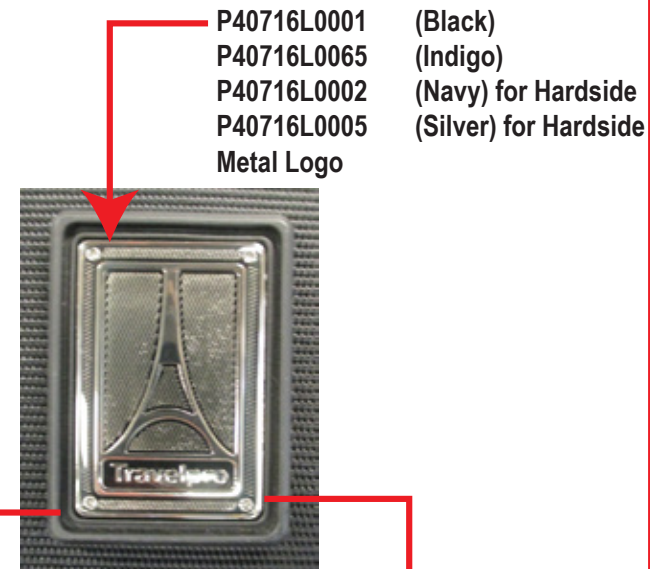

Parts Catalog

	Description	Part Number	Usage
	11X4X18mm Crosshead Screw w/ Nylock Nut	PGEN0S0042 (SILVER)	For Bottom Feet
	Machine Screw	P8166	For Interior Use On Wheel Housing, Handle Bezel, Inner Bracket and Tubes
	20mm Diameter Flat Metal Washer	PGEN0S0200	For Top/ Side Carry Handle, Bottom Feet, Attachment Clip Base and Wheel Housing
	4X16mm Metal Screw w/Rubber Glue	PGEN0S6042	For Top Carry Handle

P40716H0801 (black)
P40716H0865 (Indigo)
Top Carry Handle

P40716H0901 (black)
P40716H0965 (Indigo)
Side Carry Handle

P40716H0902 (Navy)
P40716H0905 (Silver)
Top and Side Carry Handle for Hardside Spinner ONLY

P40716U0101
Inner USB bracket with USB cable cord

P40716C05
USB rubber cover

P40716L0001 (Black)
P40716L0065 (Indigo)
P40716L0002 (Navy) for Hardside
P40716L0005 (Silver) for Hardside
Metal Logo

P40716L1001 (black)
P40716L1065 (Indigo)
Logo Housing