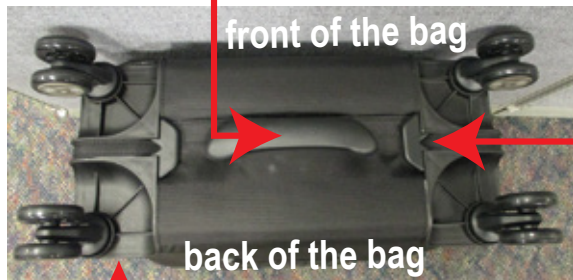

Spinners

Item Number	Description
4071660XX 4071661XX	International Carry-On Spinner 21" Carry-On EXP-Spinner Suiter

xx (color): 01 Black, 02 Indigo

PGEN15W0201
Front left elastomer

PGEN15W0201
Front right elastomer

P40714F0801
Bottom Handle Cup