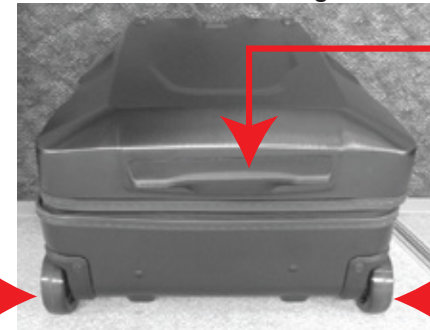

Hardside Rollaboard

Item Number	Description
4071692XX	22" Hardside Rollaboard

xx (color): 01 Black, 02 Indigo

#10 Interlocking slider with logo pull
See Page 6 for details.

P40716H2501
3 Stage retractable handle system

NOTE: For USB rubber cover and USB cord see Page 3 for details.

Top Carry Handle
See Page 3 for details

Metal Logo and Logo Housing
See Page 3 for details.

P40716F2101
Side feet
(on the left side of the bag)

P40716L0101
TSA Combination lock

Carry Handle
See Page 3 for details

front of the bag

P40716F2201
Bottom foot with handle cup

P
Left Wheel

P
Right Wheel

Interior #5 slider with generic pull
See Page 6 for details