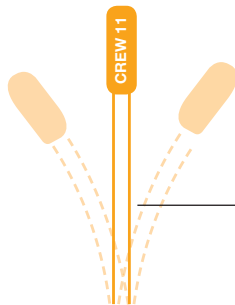

A LIGHTER, MORE DURABLE HARDSIDE

Crew™ 11 Hardsides are built to go the distance. Lighter and more durable than ever, this premium collection of Spinner and Rollaboard® luggage is packed with innovations — MagnaTrac™ self-aligning wheels, patented PowerScope Extension Handle, patented Contour Grip and built-in TSA lock. An integrated USB Port on Carry-on models helps you power up phones or tablets on the move. This quality collection is designed for today's frequent travelers, who value durability and design excellence. Crew 11 is backed by a Limited Lifetime Warranty from Travelpro®, the inventor of The Original Rollaboard®.

Patented

MAGNATRAC™

SELF-ALIGNING SPINNER WHEELS

— Most Spinner luggage drifts or pulls to one side or the other, putting strain on shoulder, arm, wrist and hand.

— When Crew11 is pushed, magnets instantly align the wheels to track effortlessly wherever you want to go.