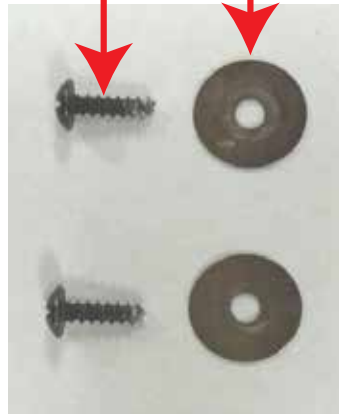

| | Description | Part Number | Usage |
|---|---|------------------------|---|
|  | 11X4X18mm Crosshead Screw w/ Nylock Nut | PGEN0S0042 (SILVER) | For Top/ Side Carry Handles, Bottom Feet |
|  | Machine Screw | P8166 | For Interior Use On Wheel Housing, Handle Bezel, Inner Bracket and Tubes |
|  | 20mm Diameter Flat Metal Washer | PGEN0S0200 | For Top/ Side Carry Handle, Bottom Feet, Attachment Clip Base and Wheel Housing |
|  | 4X16mm Metal Screw w/Rubber Glue | PGEN0S0101 | For Top Carry Handle |

**P40712H0901
Side Carry Handle**

Side carry handle

**P40712H0801
Top Carry Handle Grip**

Top carry handle

**Metal Washers
See Page 2 for details.**

**Screws
See Page 2 for details.**

**P40712A1216
End Cap With Material
Brackets Inside End Cap**

P40712W1501
wheel with metal bearings

P40712W1142
Wheel axel with (2) ball bearing

Wheel Cover Cap with Screw

Wheel Cover Cap with Screw

P40712W0101
Left wheel housing assembly with Wheel Cover Cap with Screw
(from the bottom view of the bag)