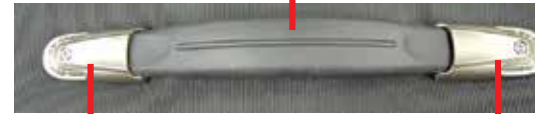

Top carry handle

**Metal Washers
See Page 2 for details.**

**Screws
See Page 2 for details.**