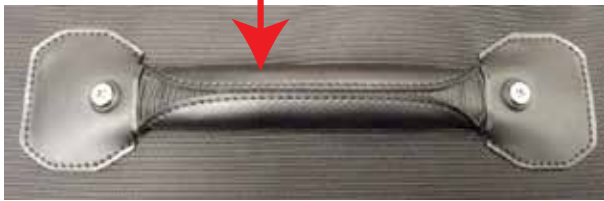

**P40712H0901
Side Carry Handle**

Side carry handle