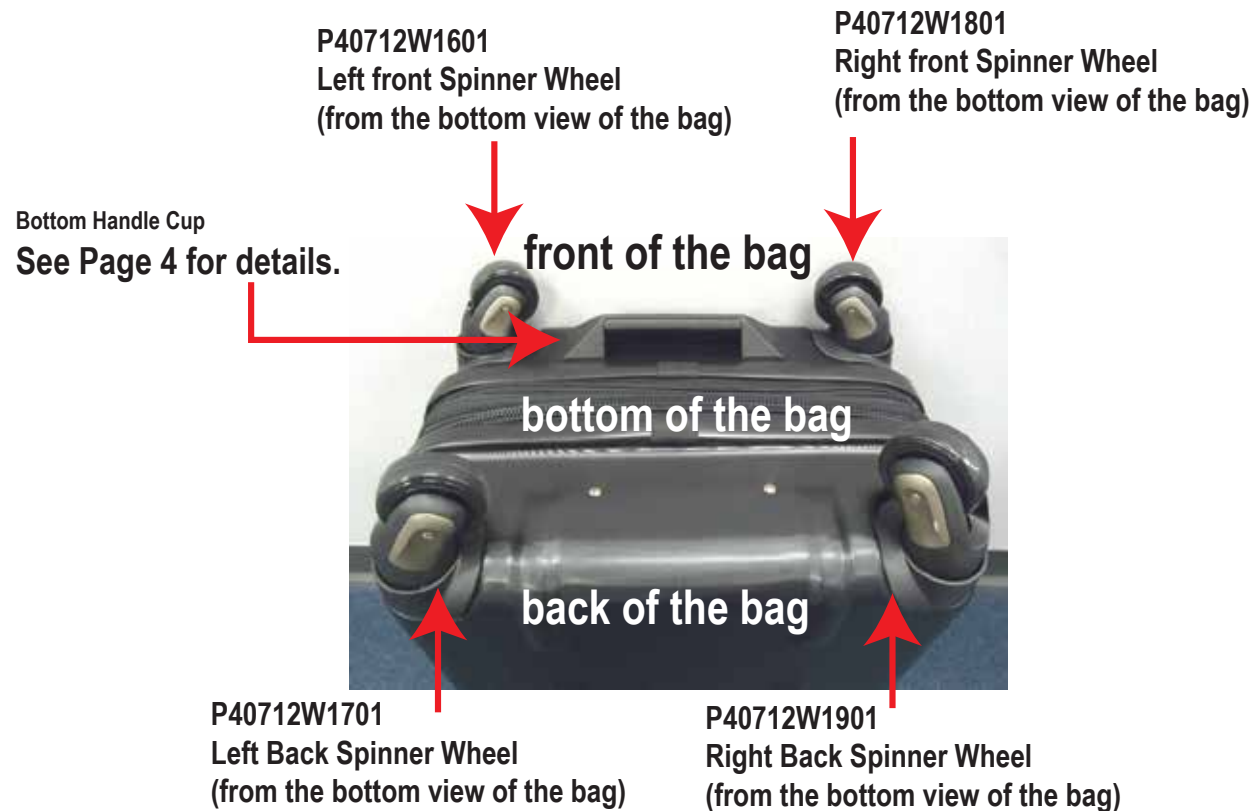

Item Number	Description
4071290xx	International Hardside Spinner
4071291xx	Carry-On Expandable Hardside Spinner
4071295xx	25" Expandable Hardside Spinner
4071299xx	29" Expandable Hardside Spinner

xx (color): 01 Black, 05 Titanium

NOTE: All replacement parts may not be the same (matching) as original. Screws, Rivets and Hardwares sold separately. See Page 2 for details.