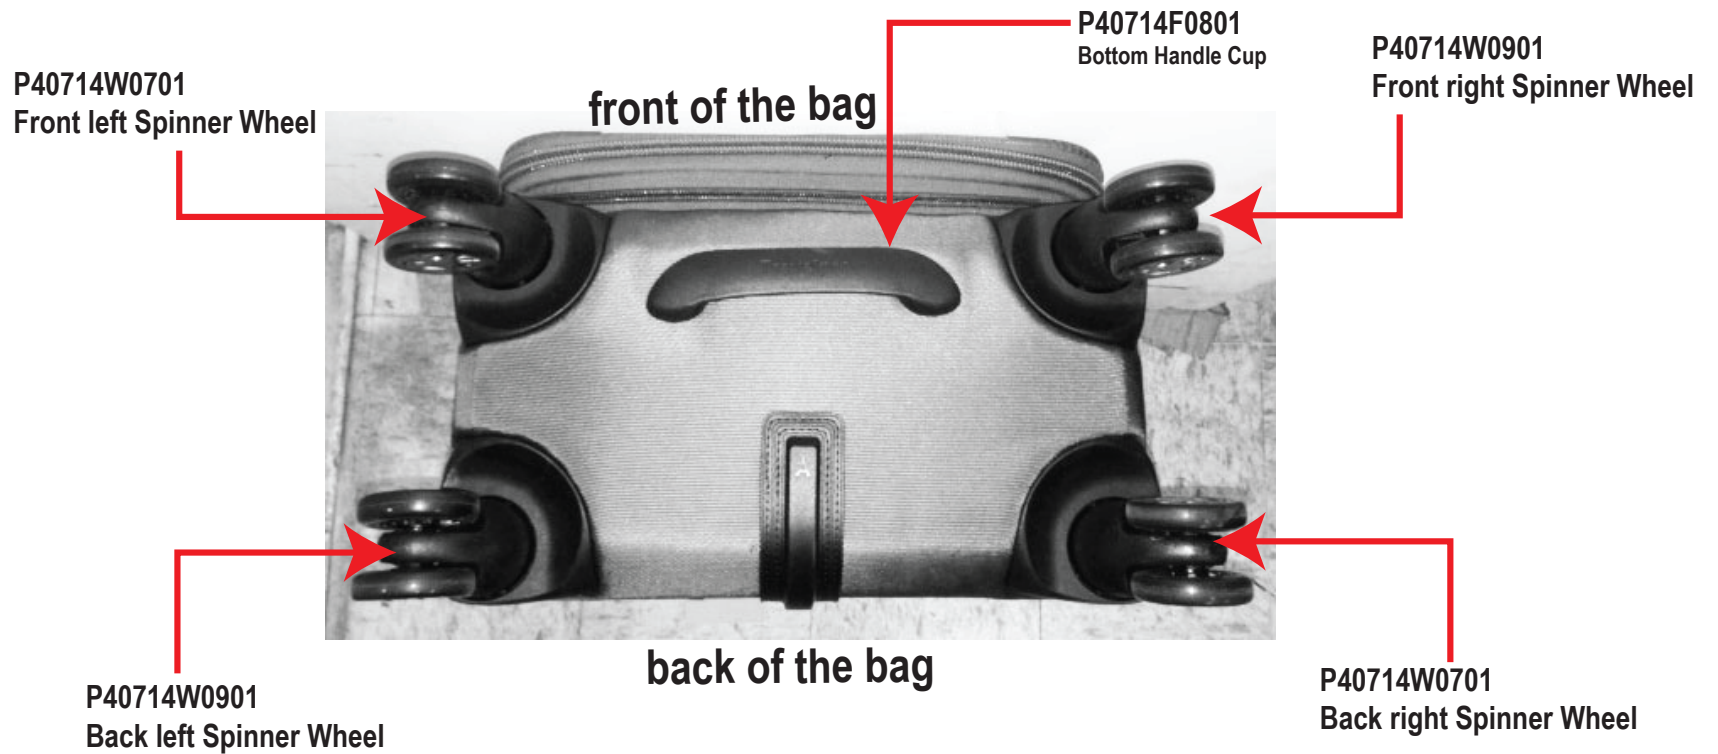

P40714Z0901
#10 Interlocking slider with logo pull

P40714Z0601
#8 Interlocking slider with logo pull

PGEN14Z1001
#8 EXP-slider with logo pull

P40714Z0501
#8 slider with logo pull

PGEN0Z0142
Interior #5 slider with generic pul

Spinners