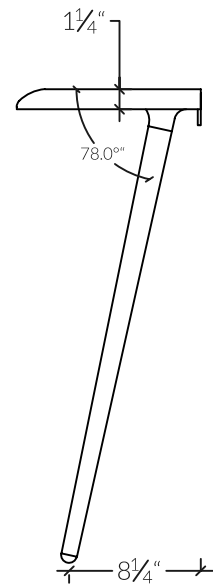

#### DIMENSIONS

- 38 in x 11<sup>1/2</sup> in / Height 30 in
- 52 in x 11<sup>1/2</sup> in / Height 30 in

### T504 | Console

TOP VIEW

FRONT VIEW

PROFILE