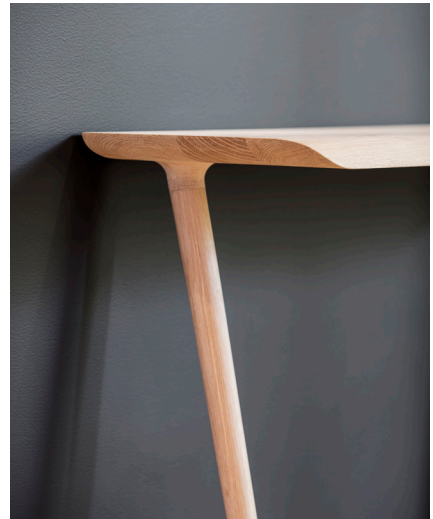

## Filé Doux Collection

Filé doux, meaning without resistance, is a design collaboration between Jason Burhop and Etienne Dugal. The principle design feature of this collection is the seamless flow of vertical components to horizontal surfaces. Designed in 2016, the C401 stool, winner of the 9th edition of the Grand Prix du Design for the residential furniture category, is the cornerstone of the collection.

### T504 | Console

A wall mounted console featuring turned legs, a sculpted top and an integrated brass cylinder that allows you to hide those pesky wires. The T504 is easily assembled, and can be effortlessly integrated into a number of design settings.