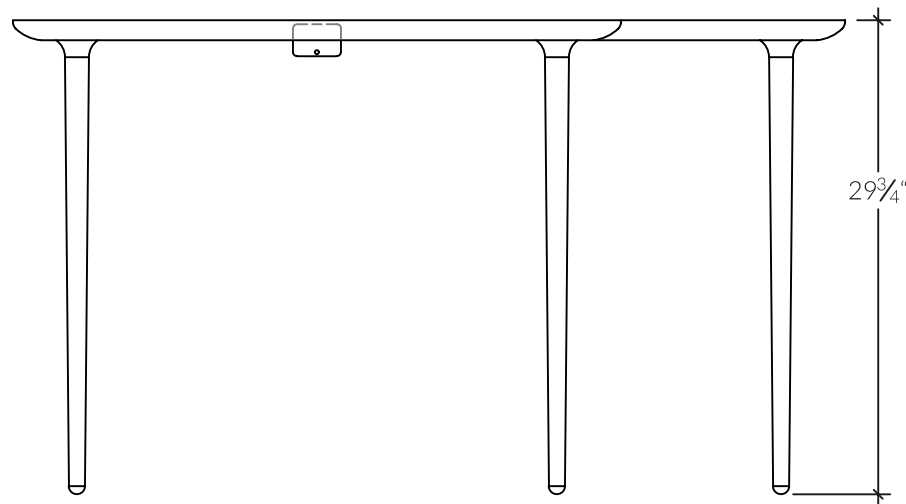

KASTELLA

Filé Doux Collection

T504 | Console

FRONT VIEW