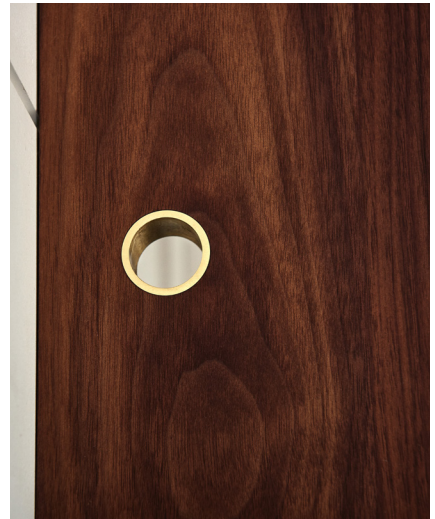

KASTELLA

Filé Doux Collection

Filé doux, meaning without resistance, is a design collaboration between Jason Burhop and Etienne Dugal. The principle design feature of this collection is the seamless flow of vertical components to horizontal surfaces. Designed in 2016, the C401 stool, winner of the 9th edition of the Grand Prix du Design for the residential furniture category, is the cornerstone of the collection.

T406 | Desk

A wall mounted desk featuring turned legs, a sculpted top and an integrated brass cylinder that allows you to hide those pesky wires. The T406 is easily assembled and available in two sizes.

MATERIALS

American Black Walnut

American White Oak

Bleached White Oak

Blackened Oak

Quebec Maple

SPECIFICATIONS

- Finished with a hand rubbed oil or a matte water based lacquer.
- Handmade in Montréal.

DIMENSIONS

- 38 in x 18 in / Height 30 in
- 52 in x 18 in / Height 30 in

KASTELLA

Filé Doux Collection

T406 | Desk