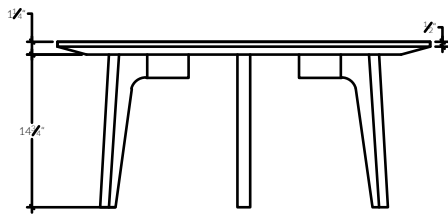

Bleached White Oak

Blackened Oak

Quebec Maple

SPECIFICATIONS

- Finished with a hand rubbed oil or a matte water based lacquer.
- Handmade in Montréal.

DIMENSIONS

- 36 in ø / Height 16 in
- 42 in ø / Height 16 in

KASTELLA

Shift collection

T212| Coffee table

FRONT VIEW

TOPVIEW

FRONT VIEW

TOPVIEW