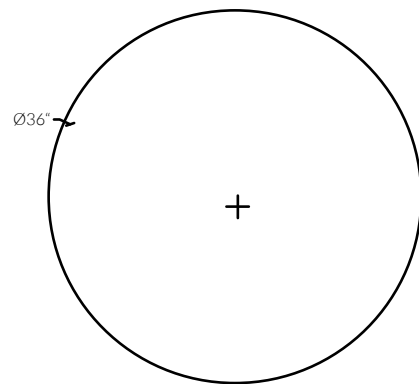

Bleached White Oak

Blackened Oak

Quebec Maple

SPECIFICATIONS

- Finished with a hand rubbed oil or a matte water based lacquer.
- Handmade in Montréal.

DIMENSIONS

- 36 in ø / Height 16 in
- 42 in ø / Height 16 in

KASTELLA

Shift collection

T212| Coffee table

FRONT VIEW

TOPVIEW

FRONT VIEW

TOPVIEW