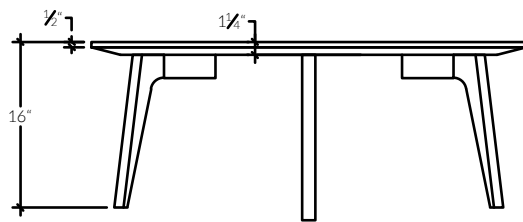

KASTELLA

Shift collection

T212| Coffee table

FRONT VIEW