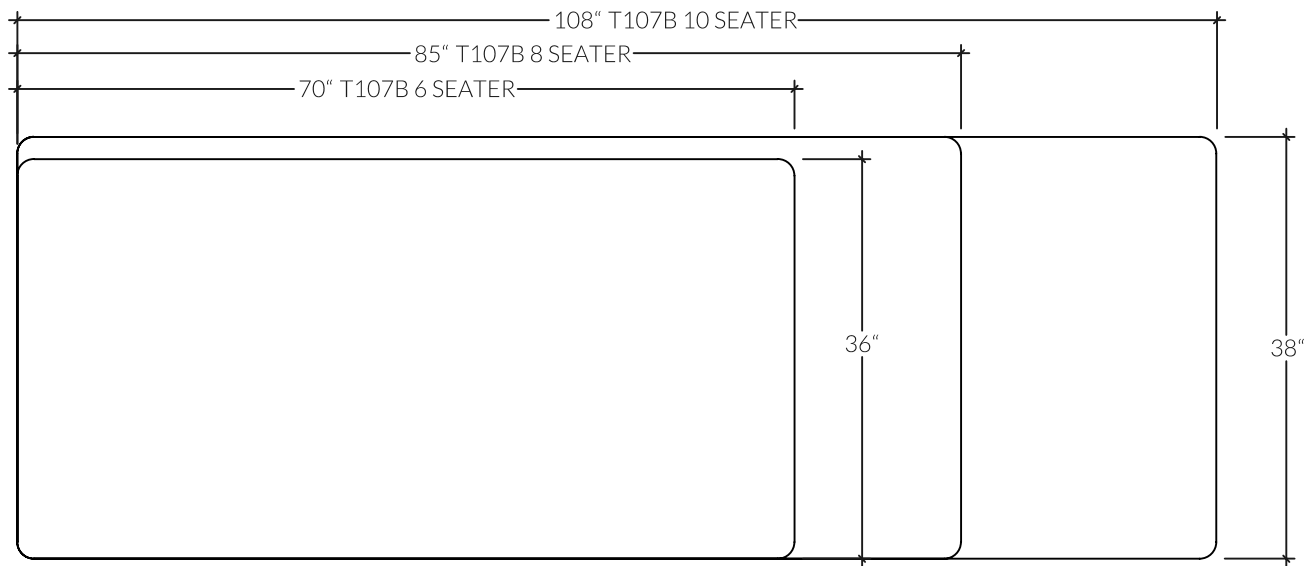

DIMENSIONS

- 6 seats: 70 in x 36 in / Height 30 in
- 8 seats: 85 in x 38 in / Height 30 in
- 10 seats: 108 in x 38 in / Height 30 in

KASTELLA

Shift Collection

T107 | Dining Table

TOP VIEW

FRONT VIEW