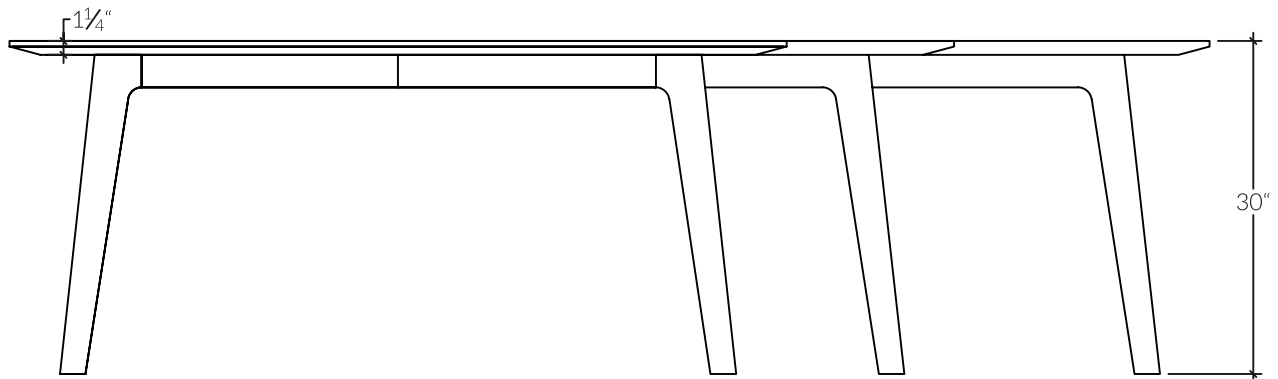

DIMENSIONS

- 6 seats: 70 in x 36 in / Height 30 in
- 8 seats: 85 in x 38 in / Height 30 in
- 10 seats: 108 in x 38 in / Height 30 in

KASTELLA

Shift Collection

T107 | Dining Table

TOP VIEW

FRONT VIEW