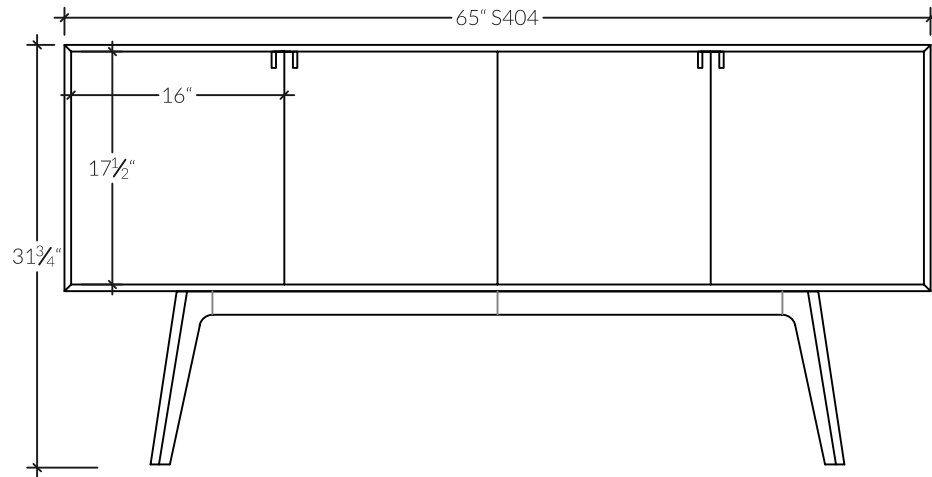

S404 | Buffet

The S404 is a solid wood buffet that takes its cues from mid century design. The 4 doors with custom pulls open to reveal two interior drawers and shelving. A highly customizable buffet that can easily adapt to different environments depending on the wood species and base combination.

DIMENSIONS

- Standard: 65 in x 17^{1/2} in / Height 31 in
- The base is available in solid wood or brushed brass plating
- Custom sizing available

KASTELLA

Shift Collection

S404 | Buffet

FRONT VIEW

PROFILE