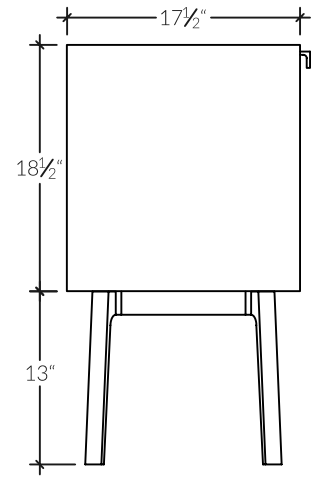

DIMENSIONS

- Standard: 65 in x 17^{1/2} in / Height 31 in
- The base is available in solid wood or brushed brass plating
- Custom sizing available

KASTELLA

Shift Collection

S404 | Buffet

FRONT VIEW

PROFILE