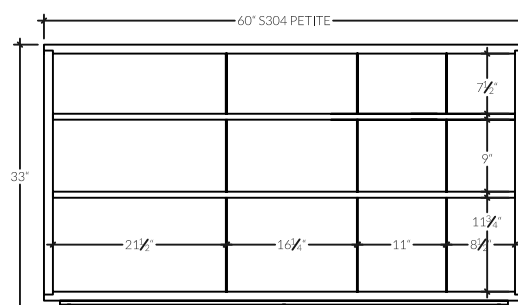

KASTELLA

Bremen Collection

S304 | Bookshelf

VUE DE FACE