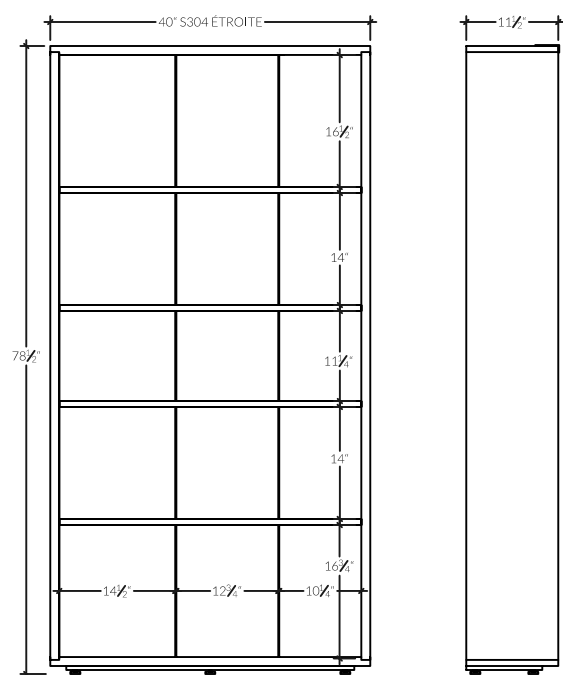

VUE DE FACE

VUE DE CÔTÉ