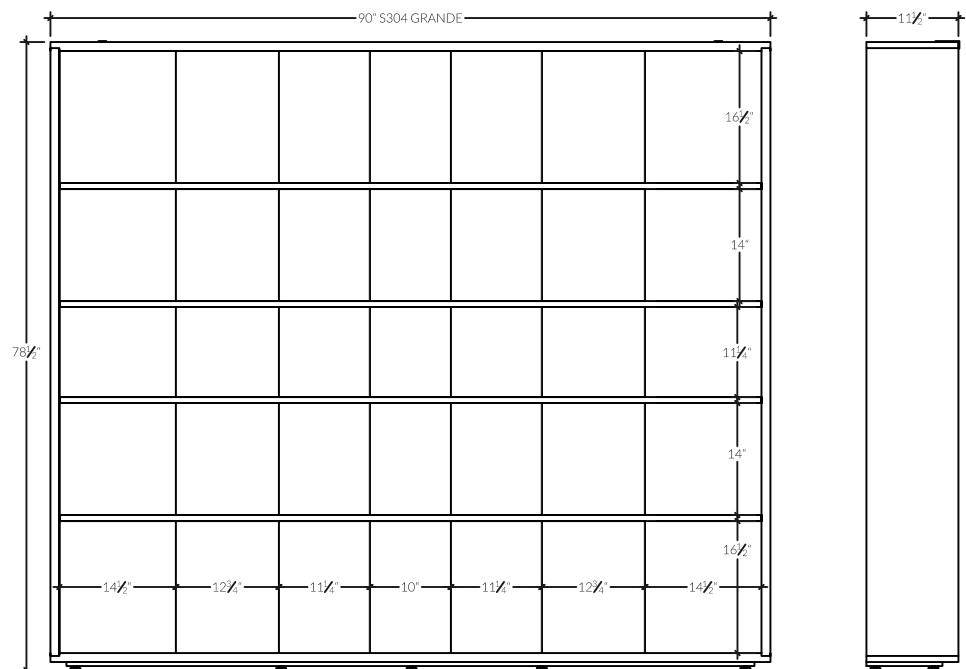

DIMENSIONS

- Standard: 90 in x 11^{1/2} in / Height 78 ^{1/2} in
- Tall: 40 in x 11^{1/2} in / Height 78 ^{1/2} in
- Low: 60 in x 11^{1/2} in / Height 33 in

KASTELLA

Bremen Collection

S304 | Bookshelf

VUE DE FACE