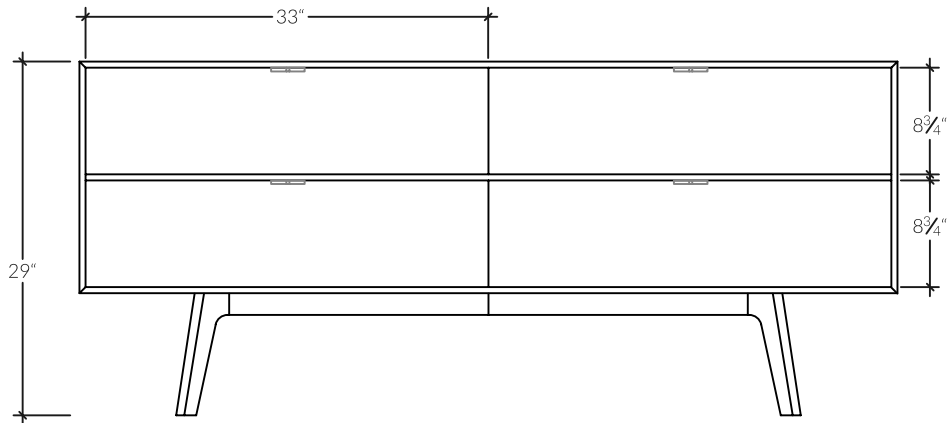

KASTELLA

Shift Collection

S108 | Dresser

FRONT VIEW