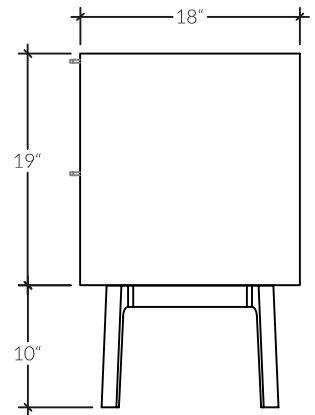

KASTELLA

Shift Collection

S108 | Dresser

PROFILE