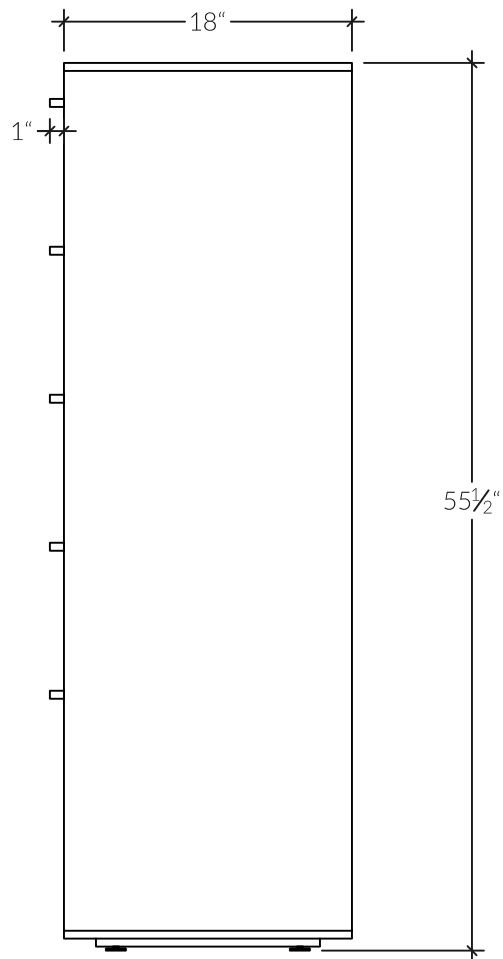

DIMENSIONS

- 33 in x 18 in / Height 56 in
- Available with 5 or 6 drawers

KASTELLA

Bremen Collection

S107 | Dresser

FRONT VIEW

PROFILE