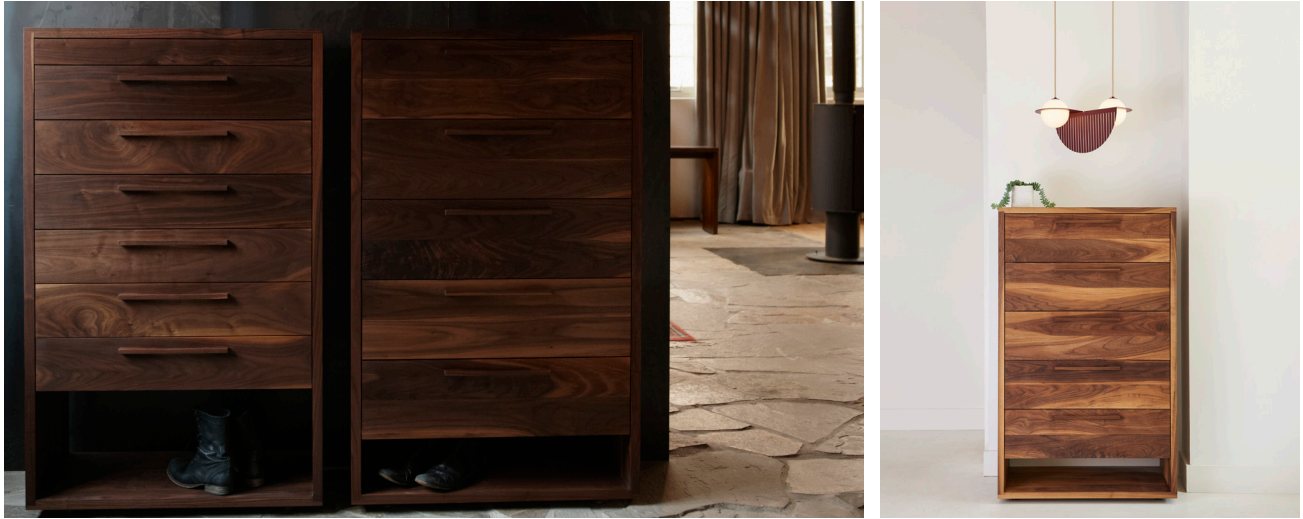

KASTELLA

Bremen Collection

The Bremen Collection pays tribute to the founder Jason Burhop's family roots and the rigour and precision of German manufacturing. The collection is aesthetically geometric; functional, minimal designs that allow the natural characteristics of the wood to shine.

S107 | Dresser

The S107 is an elegant 6 drawer solid wood dresser. The piece is compact enough for small spaces without compromising on storage. This is one of our original designs and still a favourite in the collection. *We recommend wall mounting the unit.

DIMENSIONS

- 33 in x 18 in / Height 56 in
- Available with 5 or 6 drawers

KASTELLA

Bremen Collection

S107 | Dresser

FRONT VIEW

PROFILE