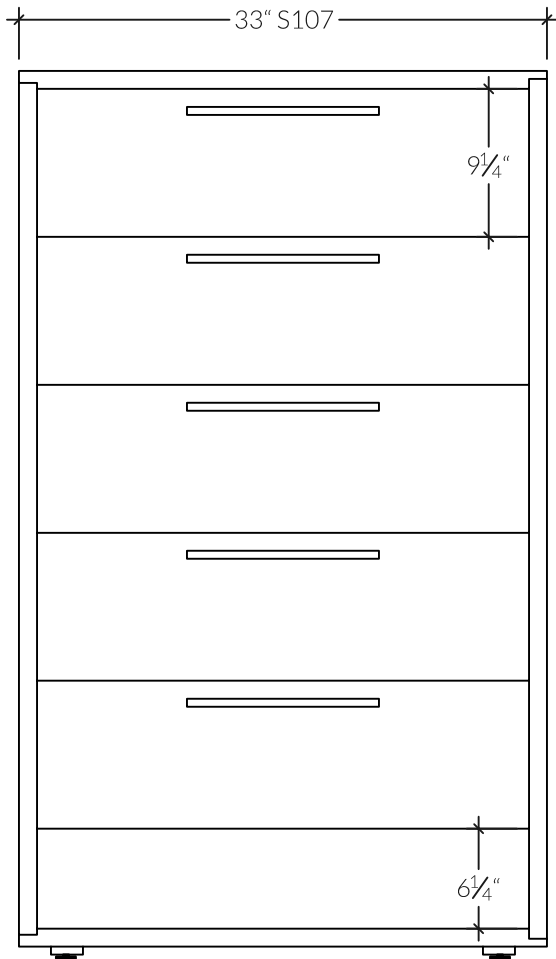

S107 | Dresser

The S107 is an elegant 6 drawer solid wood dresser. The piece is compact enough for small spaces without compromising on storage. This is one of our original designs and still a favourite in the collection. *We recommend wall mounting the unit.

DIMENSIONS

- 33 in x 18 in / Height 56 in
- Available with 5 or 6 drawers

KASTELLA

Bremen Collection

S107 | Dresser

FRONT VIEW

PROFILE