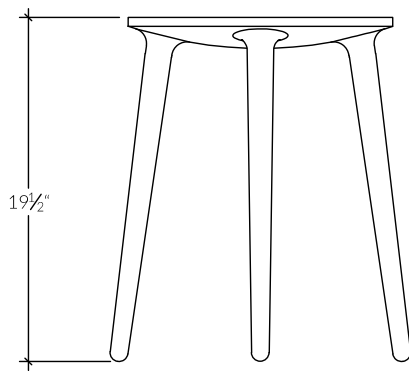

KASTELLA

Filé Doux Collection
C401B | Stool

FRONT VIEW