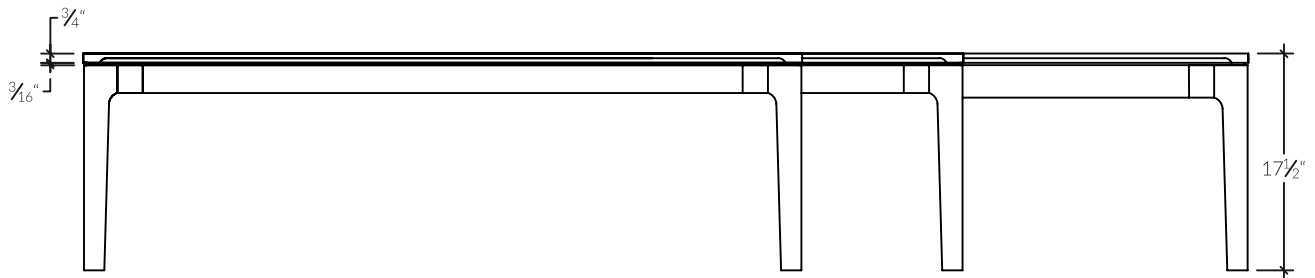

C112 | Bench

The C112, has a solid wood top, an inset apron and the same trademark cove detail as the other pieces in the collection. This elegant bench can be integrated into a number of settings.

MATERIALS

- 2 seats: 58 in x 15 in / Height 17^{1/2} in
- 3 seats: 71 in x 15 in / Height 17^{1/2} in
- 4 seats: 94 in x 36 in / Height 17^{1/2} in

KASTELLA

Cove Collection

C112 | Bench

TOP VIEW

FRONT VIEW