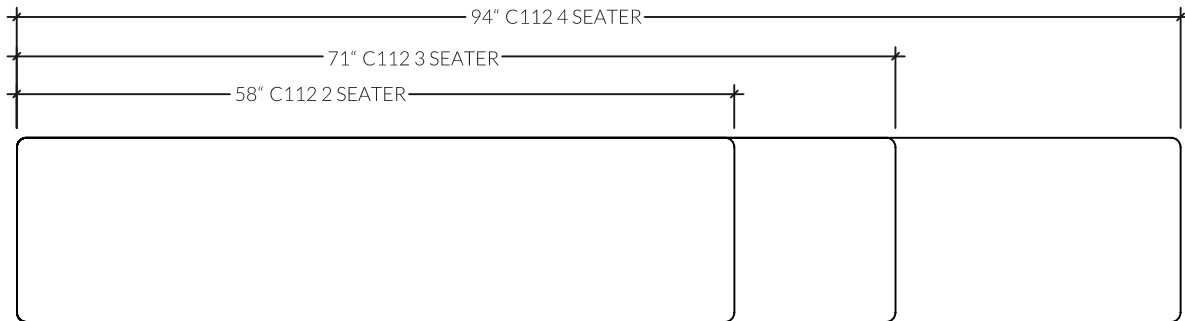

C112 | Bench

The C112, has a solid wood top, an inset apron and the same trademark cove detail as the other pieces in the collection. This elegant bench can be integrated into a number of settings.

MATERIALS

- 2 seats: 58 in x 15 in / Height 17^{1/2} in
- 3 seats: 71 in x 15 in / Height 17^{1/2} in
- 4 seats: 94 in x 36 in / Height 17^{1/2} in

KASTELLA

Cove Collection

C112 | Bench

TOP VIEW

FRONT VIEW