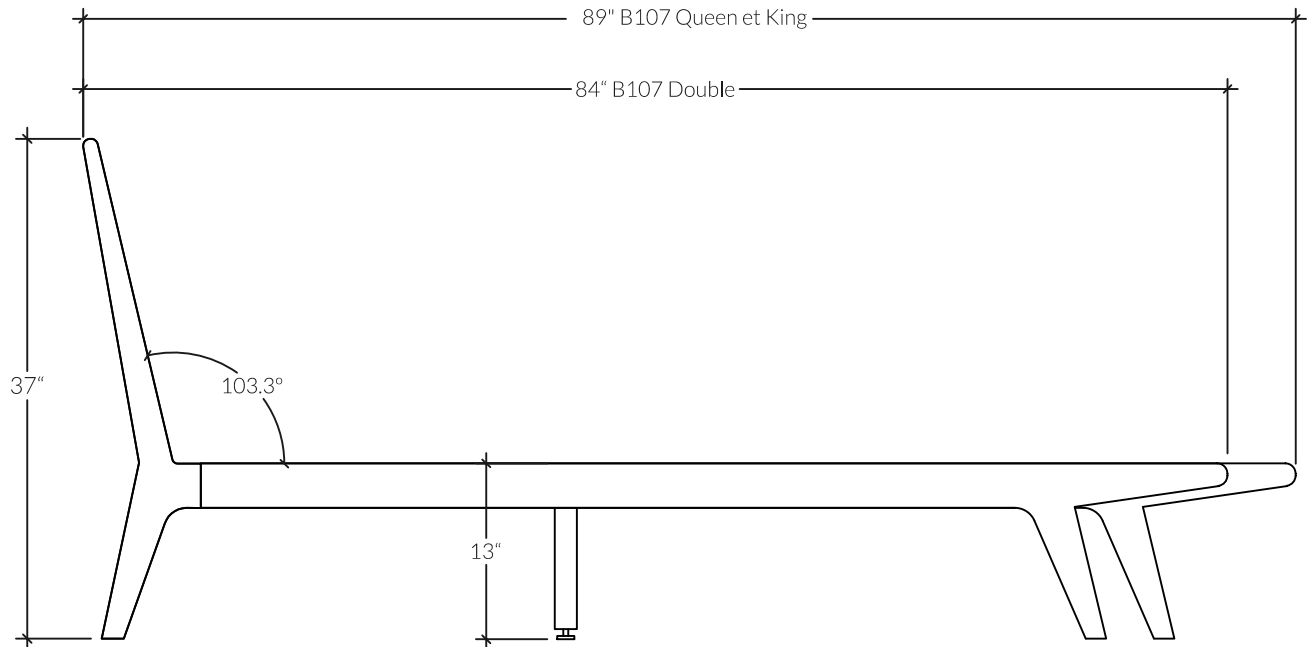

B107 | Bed

The B107 is a clean, simple understated design. The solid wood bed has soft round edges, curved legs and an angled headboard for extra comfort. Our goal was to craft a bed that was both durable in construction and light & effortless in appearance.

DIMENSIONS

- Double: 84 in x 57 in / Height 37 in
- Queen: 89 in x 63 in / Height 37 in
- King: 89 in x 79 in / Height 37 in

KASTELLA

Shift Collection

B107 | Bed

SIDE VIEW

FRONT VIEW