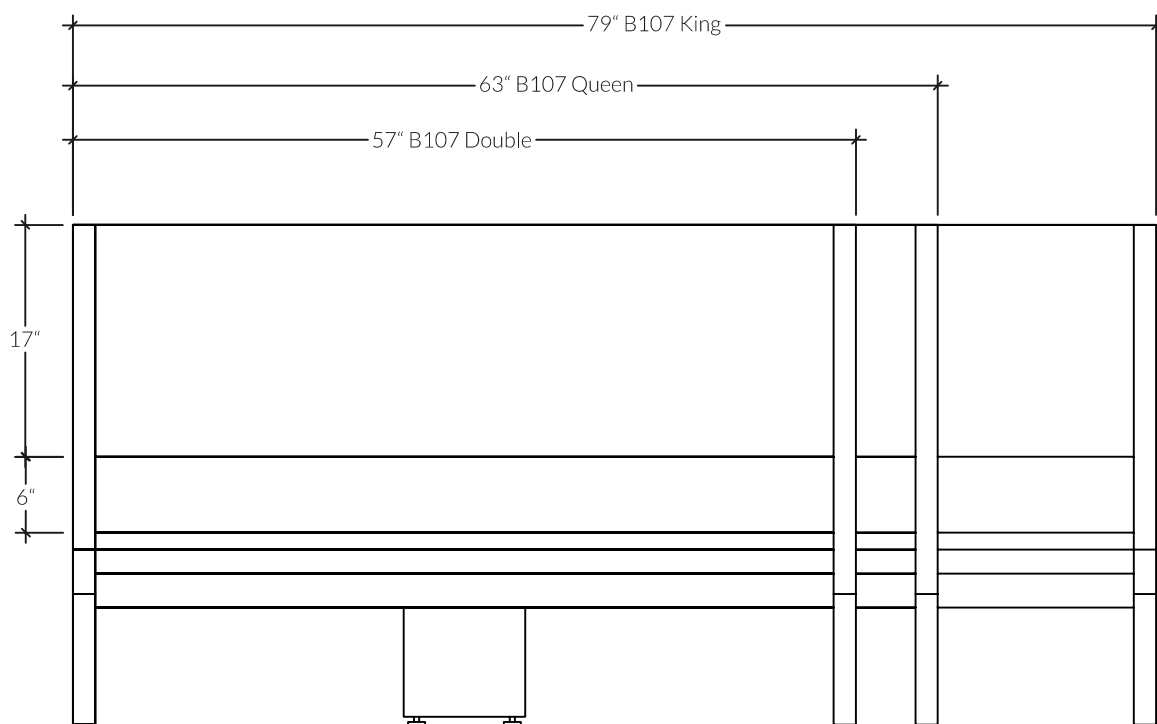

B107 | Bed

The B107 is a clean, simple understated design. The solid wood bed has soft round edges, curved legs and an angled headboard for extra comfort. Our goal was to craft a bed that was both durable in construction and light & effortless in appearance.

DIMENSIONS

- Double: 84 in x 57 in / Height 37 in
- Queen: 89 in x 63 in / Height 37 in
- King: 89 in x 79 in / Height 37 in

KASTELLA

Shift Collection

B107 | Bed

SIDE VIEW

FRONT VIEW