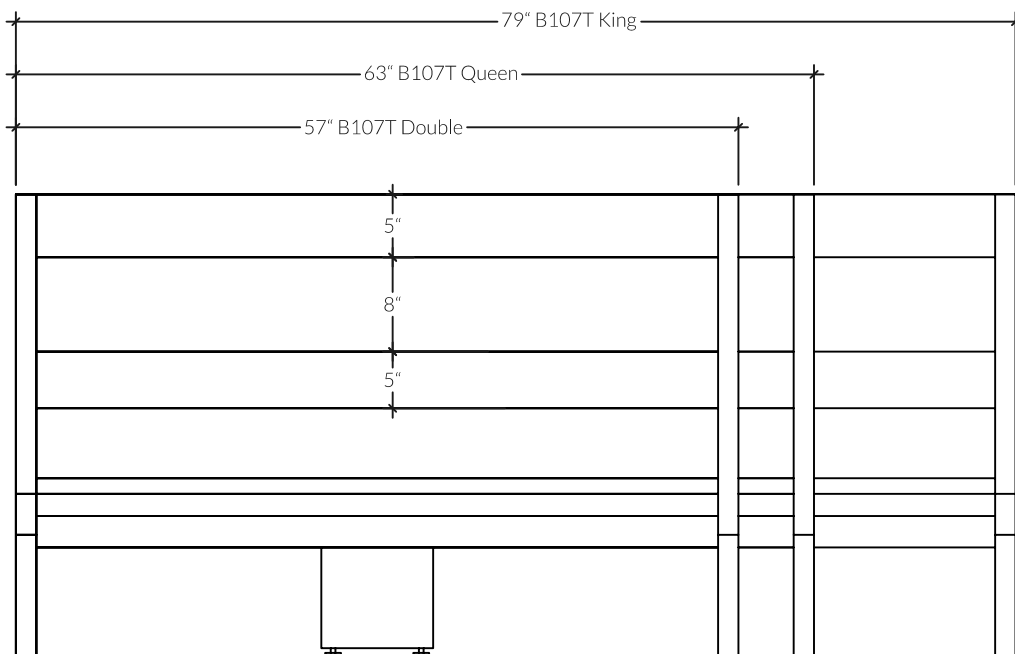

DIMENSIONS

- Double with upholstered headboard: 88 in x 57 in / Height 37 in
- Queen with upholstered headboard: 93 in x 63 in / Height 37 in
- King with upholstered headboard: 93 in x 79 in / Height 37 in

KASTELLA

Shift Collection

B107T | Bed

SIDE VIEW

FRONT VIEW