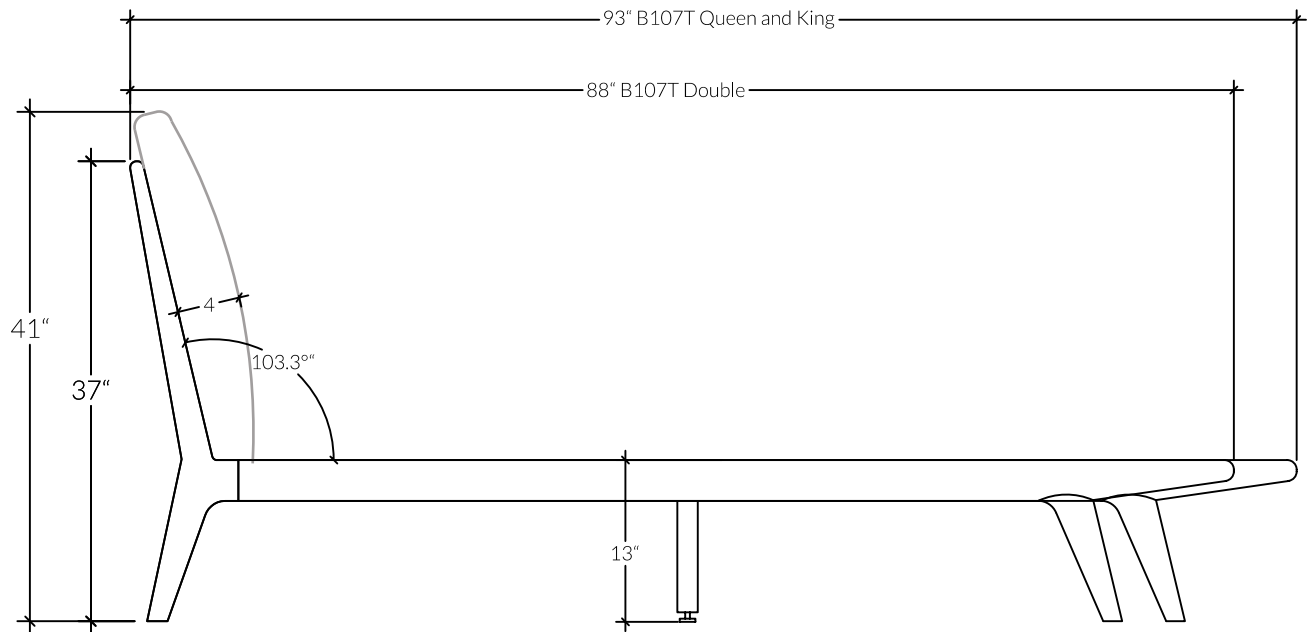

KASTELLA

Shift Collection

B107T | Bed

SIDE VIEW