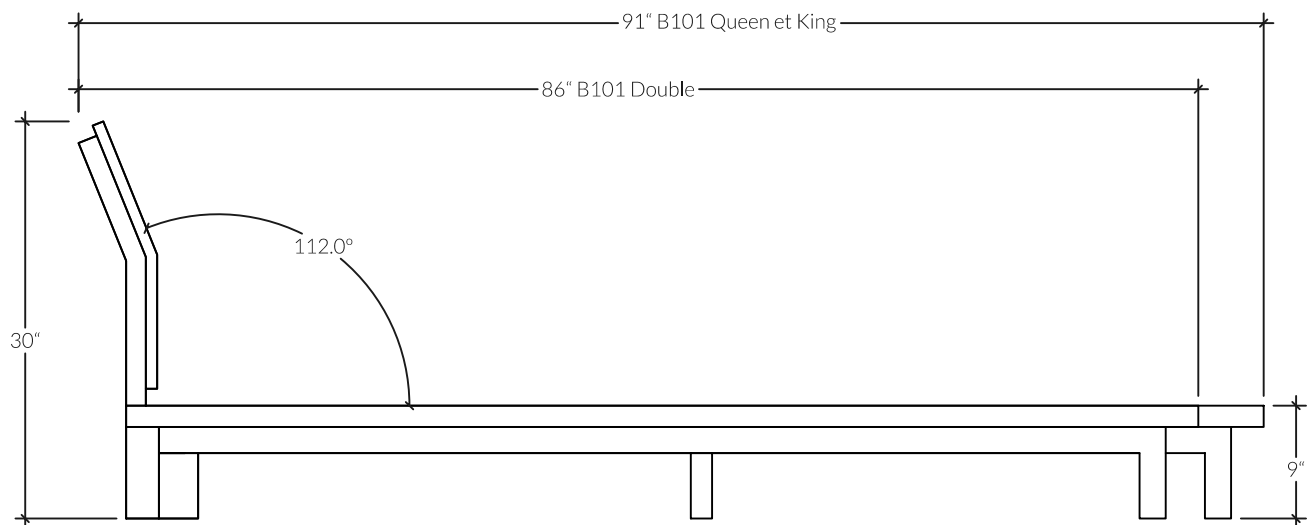

KASTELLA

Bremen Collection

B101 | Bed

SIDE VIEW