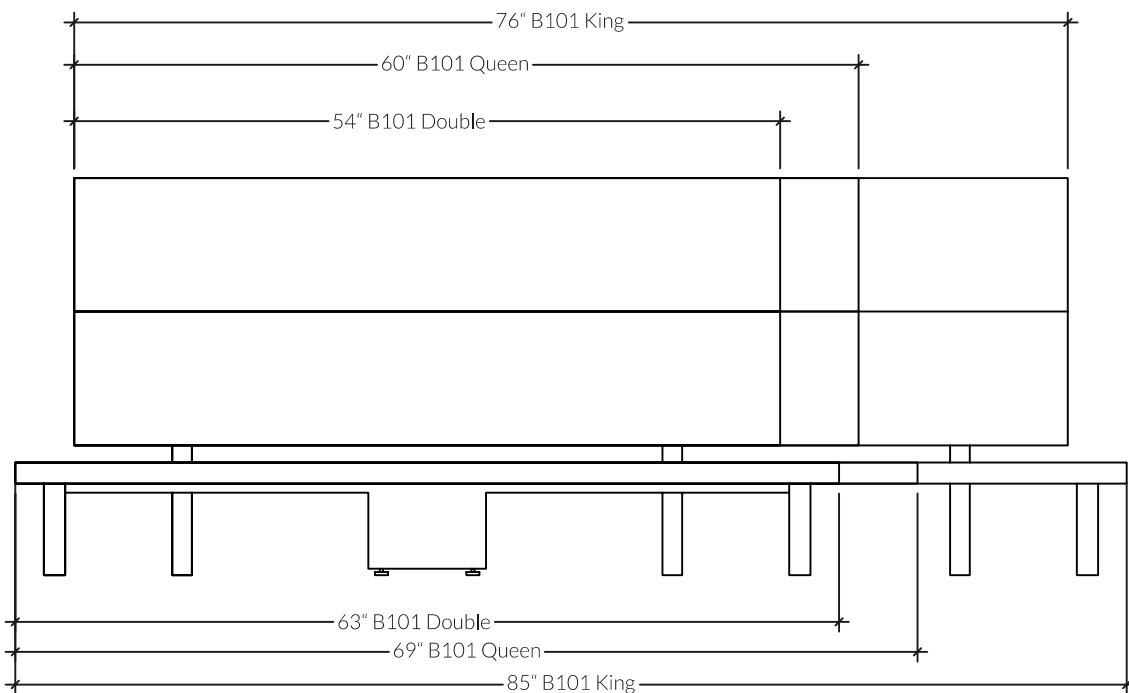

KASTELLA

Bremen Collection

B101 | Bed

FRONT VIEW