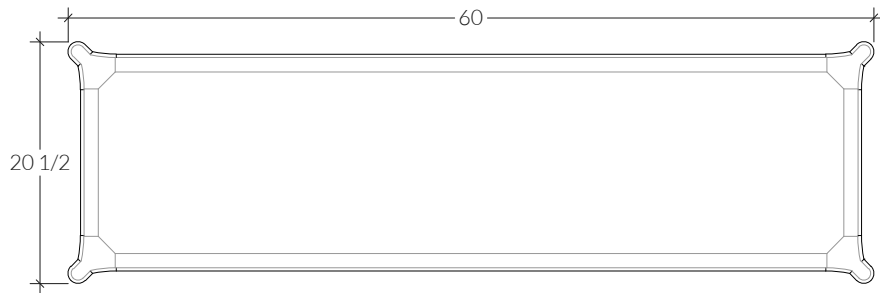

KASTELLA

S109 | Cove dresser

TOP VIEW