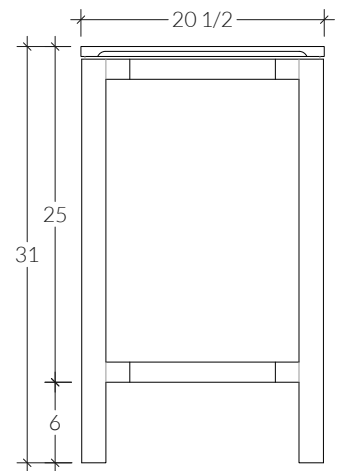

KASTELLA

S109 | Cove dresser

TOP VIEW

FRONT VIEW

SIDE VIEW