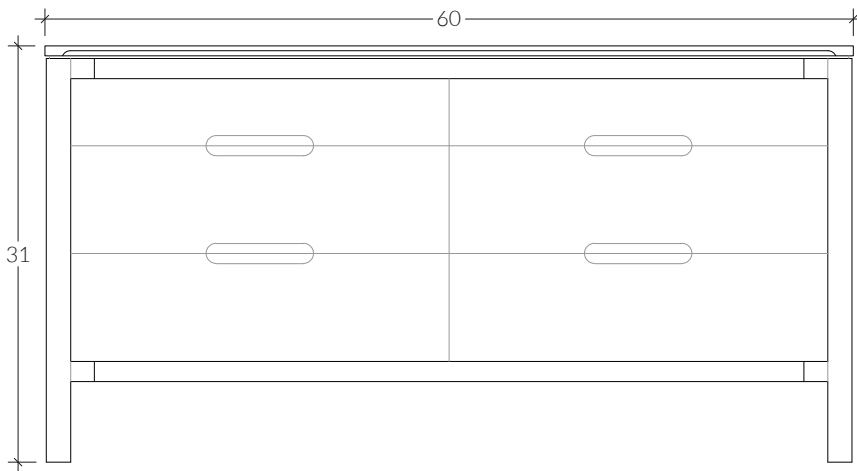

KASTELLA

S109 | Cove dresser

TOP VIEW

FRONT VIEW

SIDE VIEW