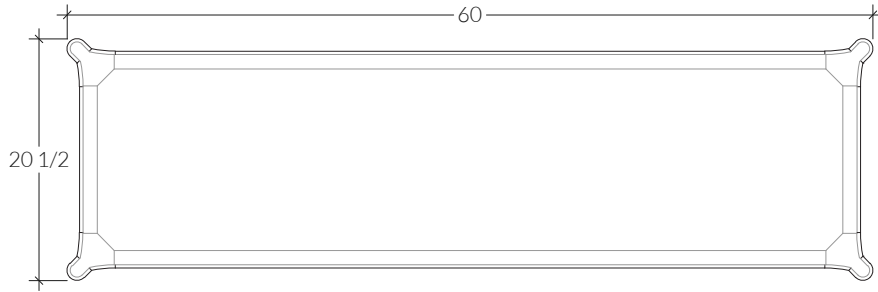

Cove Collection

S109 | Cove dresser

Made from solid wood the S109 is an elegant six-drawer dresser with dovetail drawers and integrated flush handles that maintain the Cove collection's overall aesthetic.

SPECIFICATIONS

- Standard: 60 in x 20.5 in - H 31 in
- Custom sizing available

WOOD

Quebec Maple American White Oak Bleached White Oak American Black Walnut American Black Walnut Select

- Finished with a hand rubbed oil or a matte water based lacquer

KASTELLA

S109 | Cove dresser

TOP VIEW

FRONT VIEW

SIDE VIEW