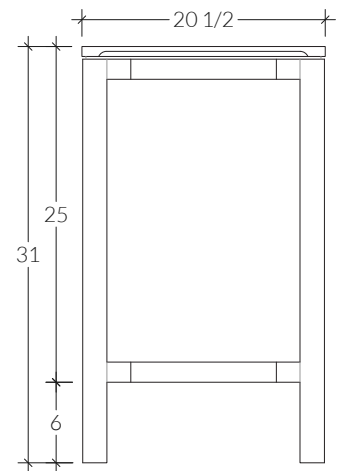

SPECIFICATIONS

- Standard: 60 in x 20.5 in - H 31 in
- Custom sizing available

WOOD

Quebec Maple American White Oak Bleached White Oak American Black Walnut American Black Walnut Select

- Finished with a hand rubbed oil or a matte water based lacquer

KASTELLA

S109 | Cove dresser

TOP VIEW

FRONT VIEW

SIDE VIEW