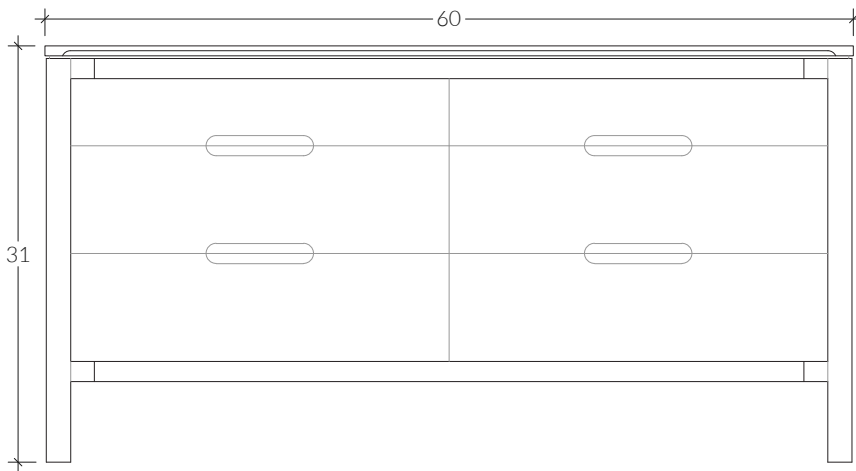

SPECIFICATIONS

- Standard: 60 in x 20.5 in - H 31 in
- Custom sizing available

WOOD

Quebec Maple American White Oak Bleached White Oak American Black Walnut American Black Walnut Select

- Finished with a hand rubbed oil or a matte water based lacquer

KASTELLA

S109 | Cove dresser

TOP VIEW

FRONT VIEW

SIDE VIEW