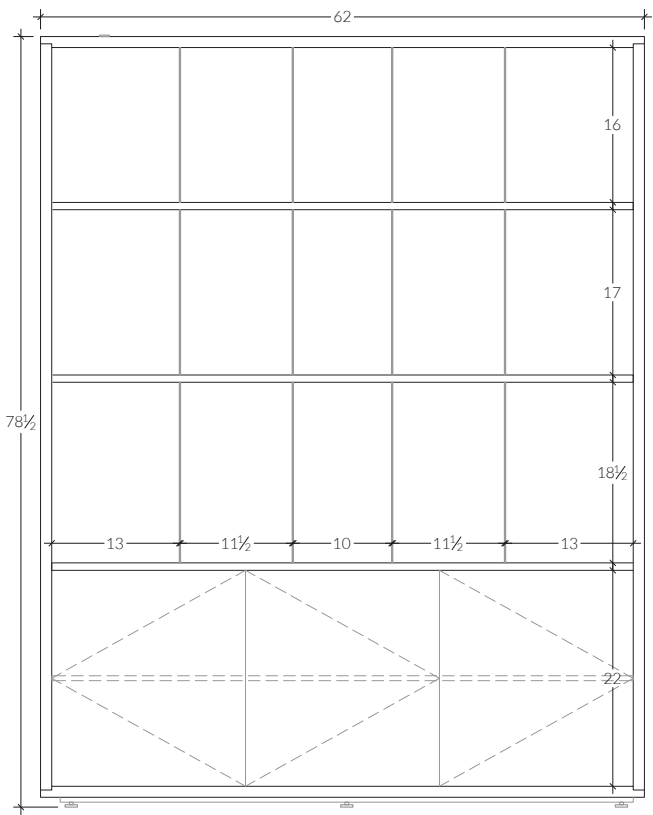

KASTELLA

S304R | Bookshelf

TOP VIEW

FRONT VIEW

SIDE VIEW