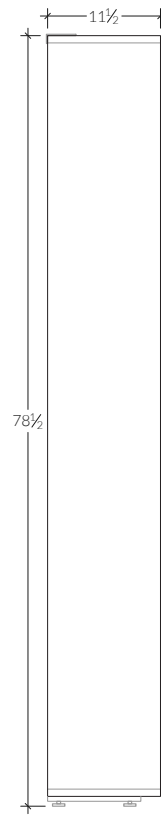

Bremen Collection

S304R | Bookshelf

The S304 is a large open-concept shelving solution with closed door storage at the base. The structured wood frame combines solid wood shelves and lacquered metal dividers, providing balance and refinement – a versatile piece used as a display unit or bookshelf. Custom options are available.

SPECIFICATIONS

- Standard: 62 in x 11.5 in - H 78.5 in
- Custom sizing available

WOOD

Quebec Maple American White Oak Bleached White Oak American Black Walnut American Black Walnut Select

METAL DIVIDERS OPTION

White

Black

- Finished with a hand rubbed oil or a matte water based lacquer

KASTELLA

S304R | Bookshelf

TOP VIEW

FRONT VIEW

SIDE VIEW