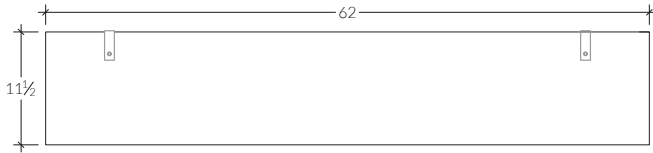

KASTELLA

S304R | Bookshelf

TOP VIEW