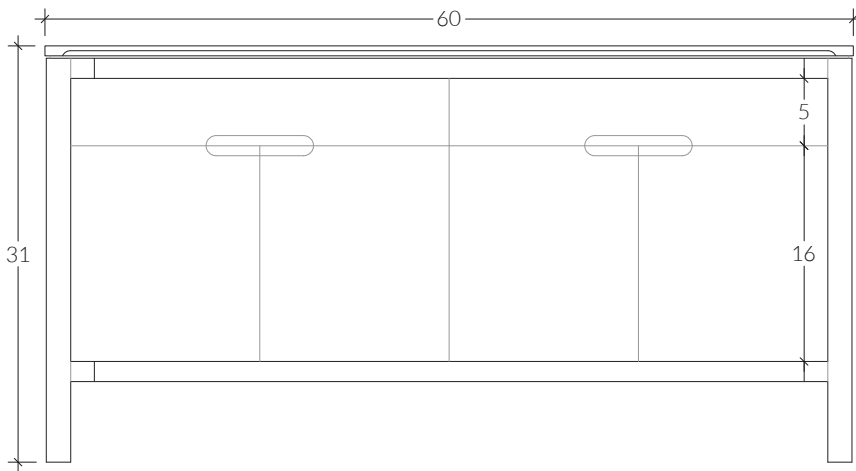

Cove Collection

S405 | Cove Buffet

Made from solid wood the S405 is an elegant buffet with two practical dovetail drawers, integrated flush handles, and adjustable interior shelves.

SPECIFICATIONS

- Standard: 60 in x 18 in - H 31 in
- Custom sizing available

S405 | Cove Buffet

TOP VIEW

FRONT VIEW

SIDE VIEW