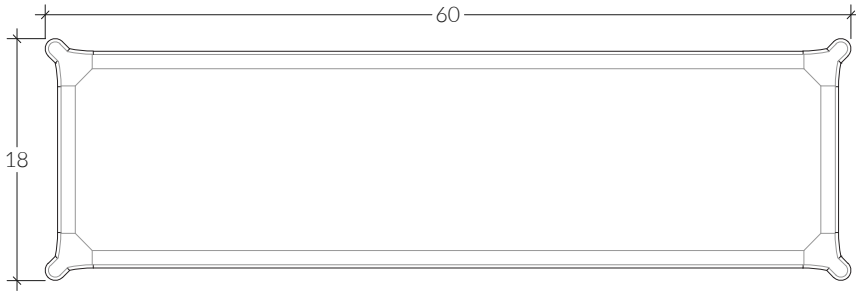

Cove Collection

S405 | Cove Buffet

Made from solid wood the S405 is an elegant buffet with two practical dovetail drawers, integrated flush handles, and adjustable interior shelves.

SPECIFICATIONS

- Standard: 60 in x 18 in - H 31 in
- Custom sizing available

S405 | Cove Buffet

TOP VIEW

FRONT VIEW

SIDE VIEW