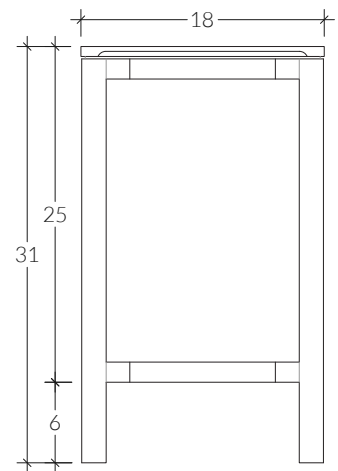

Cove Collection

S405 | Cove Buffet

Made from solid wood the S405 is an elegant buffet with two practical dovetail drawers, integrated flush handles, and adjustable interior shelves.

SPECIFICATIONS

- Standard: 60 in x 18 in - H 31 in
- Custom sizing available

S405 | Cove Buffet

TOP VIEW

FRONT VIEW

SIDE VIEW