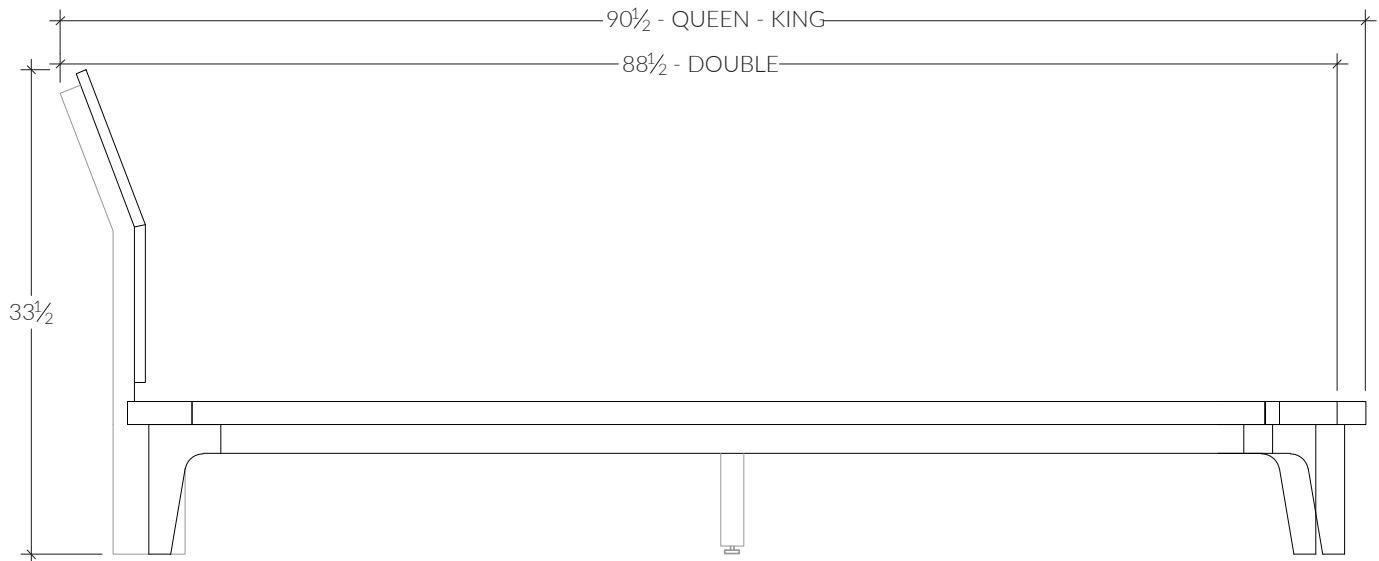

Bremen Collection

B102 | Rounded Platform Bed

Made from solid wood, the B102 is a slightly elevated platform bed with rounded corners and an angled headboard for maximum comfort.

SPECIFICATIONS

- Double: 88 in x 61 in - H 34 in
- Queen: 90 in x 67 in - H 34 in
- King: 90 in x 83 in - H 34 in
- No headboard option available

B102 | Rounded Platform Bed

FRONT VIEW

SIDE VIEW