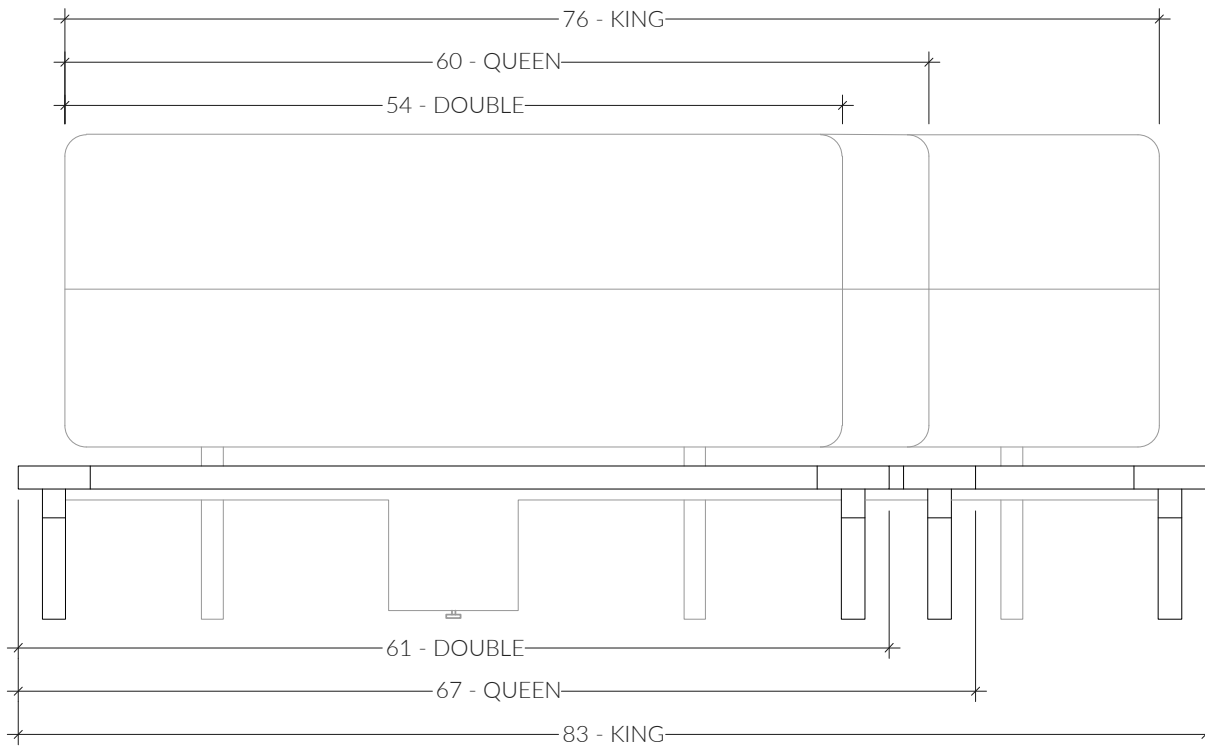

Bremen Collection

B102 | Rounded Platform Bed

Made from solid wood, the B102 is a slightly elevated platform bed with rounded corners and an angled headboard for maximum comfort.

SPECIFICATIONS

- Double: 88 in x 61 in - H 34 in
- Queen: 90 in x 67 in - H 34 in
- King: 90 in x 83 in - H 34 in
- No headboard option available

B102 | Rounded Platform Bed

FRONT VIEW

SIDE VIEW