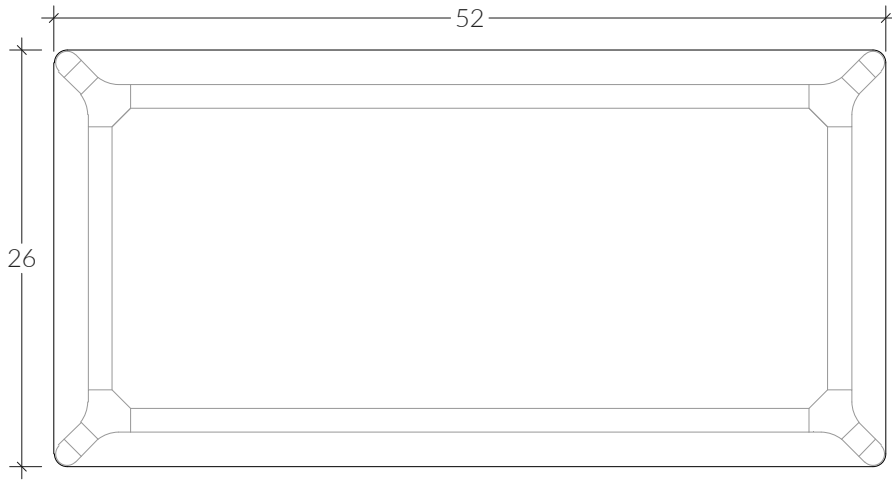

KASTELLA

T213R | Rectangular Coffee Table

TOP VIEW