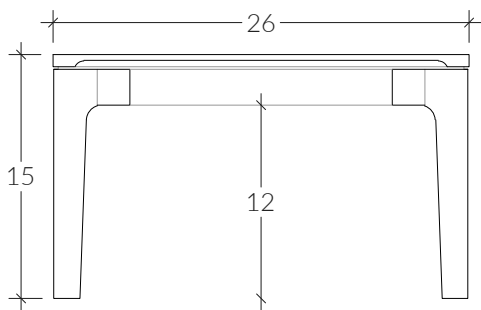

SPECIFICATIONS

- 52 in x 26 in x 18 in
- Custom size available

WOOD

Quebec Maple American White Oak Bleached White Oak American Black Walnut American Black Walnut Select

FENIX LAMINATE OPTION

Beige Arizona Nero Ingo
Grigio Bromo Verde Comodoro

- Finished with a hand rubbed oil or a matte water based lacquer
- The desktop is available in solid wood or select Fenix colours

KASTELLA

T213R | Rectangular Coffee Table

TOP VIEW

FRONT VIEW

SIDE VIEW