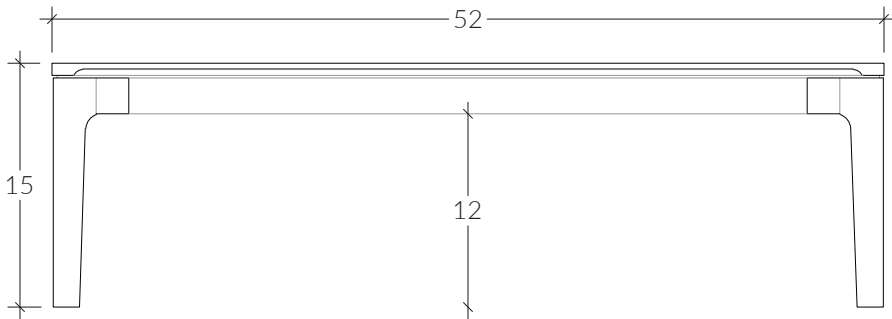

KASTELLA

T213R | Rectangular Coffee Table

TOP VIEW

FRONT VIEW

SIDE VIEW