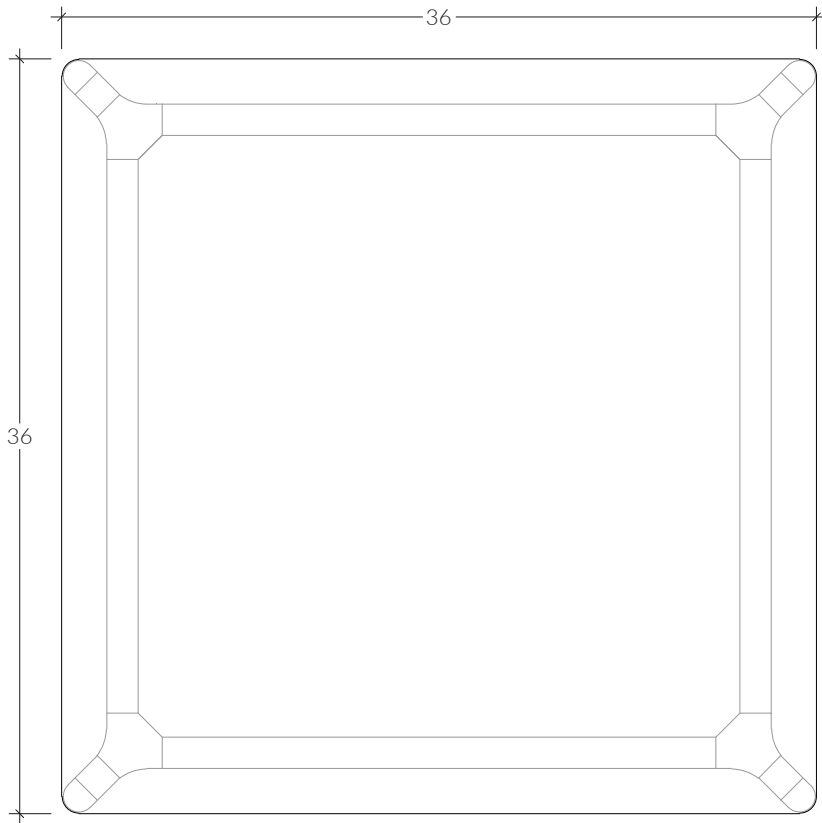

SPECIFICATIONS

- 36 in x 36 in x 18 in
- Custom size available

WOOD

Quebec Maple

American White Oak

Bleached White Oak

American
Black Walnut

American
Black Walnut Select

T213C | Square Coffee Table

TOP VIEW

SIDE VIEW