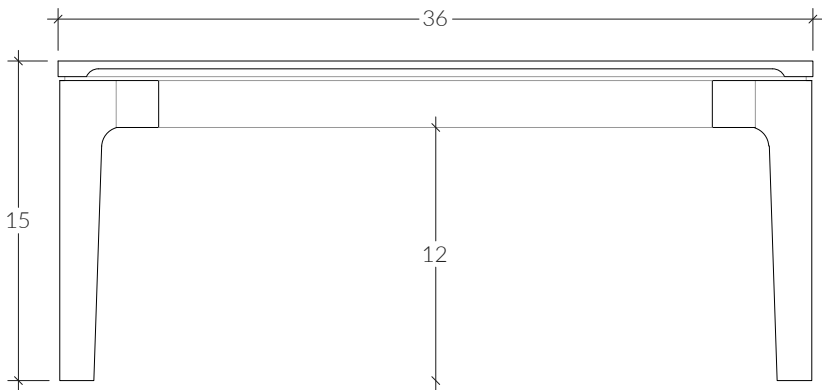

SPECIFICATIONS

- 36 in x 36 in x 18 in
- Custom size available

WOOD

Quebec Maple

American White Oak

Bleached White Oak

American
Black Walnut

American
Black Walnut Select

T213C | Square Coffee Table

TOP VIEW

SIDE VIEW