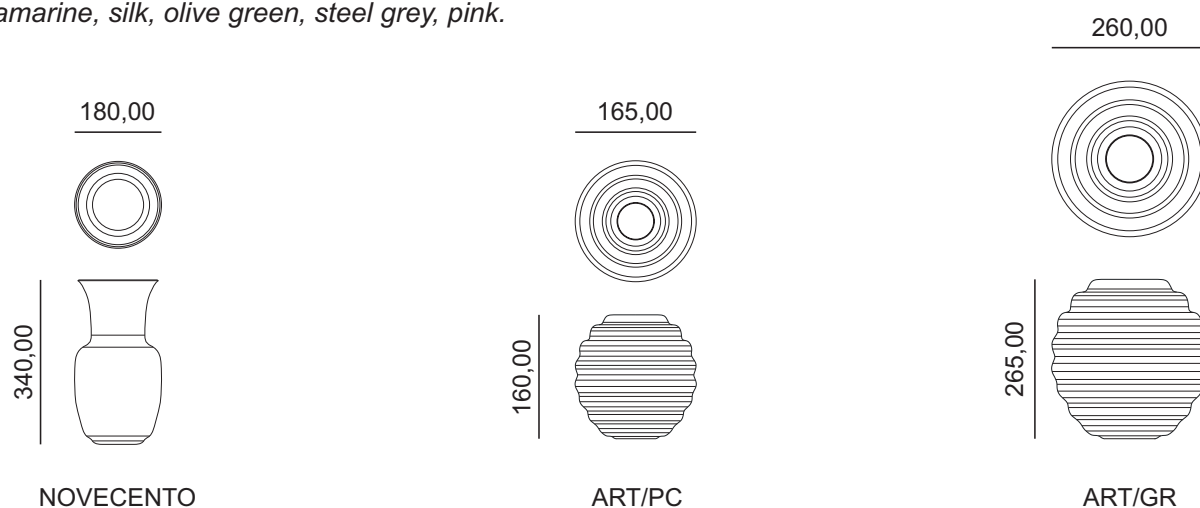

VASI IN VETRO FATTO A MANO HANDMADE GLASS VASES

FATTO IN ITALIA
MADE IN ITALY

DESIGN: Studio Tecnico Diglass Vetrerie

Serie di vasi in vetro soffiato incamiciato:
Ambra, verde pavone, rosso, bianco, tortora, acquamare,
seta, verde oliva, grigio acciaio, rosa.

Series of jacketed blown glass vases:
Amber, peacock green, red, white, dove grey,
aquamarine, silk, olive green, steel grey, pink.

Misure in millimetri/
Measurements in millimeters

Vetro Glass				
Ambra <i>Amber</i>	Verde Pavone <i>Green Peacock</i>	Rosso <i>Red</i>	Bianco <i>White</i>	Tortora <i>Dove grey</i>
- NOVECENTO/AM - ART/PC/V/AM - ART/GR/V/AM	- NOVECENTO/V-P - ART/PC/V/V-P - ART/GR/V/V-P	- NOVECENTO/V/R - ART/PC/V/R - ART/GR/V/R	- NOVECENTO/V/B - ART/PC/V/B - ART/GR/V/B	- NOVECENTO/V/TO - ART/PC/V/TO - ART/GR/V/TO
Acquamare <i>Aquamarine</i>	Trasparente Seta Internamente <i>Transparent Silk Internally</i>	Verde Oliva <i>Olive Green</i>	Grigio Acciaio <i>Steel Grey</i>	Rosa <i>Pink</i>
- NOVECENTO/V/AQ - ART/PC/V/AQ - ART/GR/V/AQ	- NOVECENTO/V/TR-A - ART/PC/V/TR-A - ART/GR/V/TR-A	- NOVECENTO/V/V-O - ART/PC/V/V-O - ART/GR/V/V-O	- NOVECENTO/V/G-A - ART/PC/V/G-A - ART/GR/V/G-A	- NOVECENTO/V/R - ART/PC/V/R - ART/GR/V/R