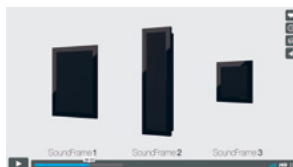

Resolve the conflict between great sound and décor forever.

Having picked the perfect mix of SoundFrame speakers for your music or home theatre system, and decided whether Black or White frames or Frameless works best for you, your final step is choose the grilles. These could be the standard black or white grilles which come with your product, or you can pick something from our grille library on the following pages. Blend with your décor, or provide an artful contrast – our range of designs will help you find the look you're after.

Frameless

All the grilles in our library can be supplied as our Frameless option, this means that the frame of your Soundframe is removed and replaced with a larger grille.

Ordering from the Grille Gallery

Simply jot down the reference number for your chosen grille(s) and order from your local Monitor Audio dealer. Though some grilles are shown in pairs, they're individually numbered, so you can order the combination of images or colours that's right for you. State if you require Framed or Frameless when ordering.

Commissioning a Bespoke Grille

If you have your own idea for a SoundFrame grille; a family photo, specific paint swatch, even a work of art, (provided you have the rights to use it) supply your local dealer with your print-ready image, which will then be printed onto your SoundFrame Grilles.

Explanation video available, scan the QR code or visit: vimeo.com/monitoraudio/soundframe