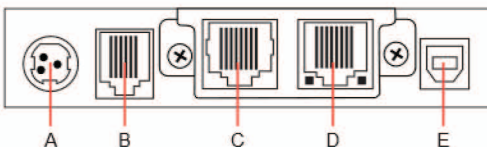

Ports and Connectivity

- **A:** DC 24V Power-In
- **B:** Cash Drawer
- **C:** Serial
- **D:** Ethernet
- **E:** USB

YOUR LOCAL DEALER IS

Distributed in the UK & NI by YCR Distribution Ltd. 01924 438238. Whilst every effort has been made to provide current photographs, descriptions and specifications the manufacturers reserve the right to change specifications, illustrations, model number and appearance of any item without prior notifications and therefore will not be held responsible for any variations.