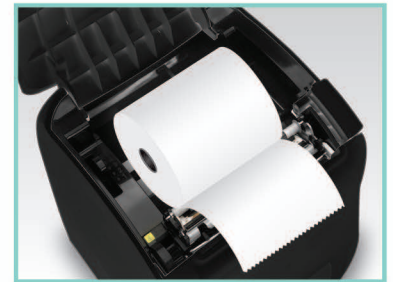

- The Giant 100 has 'Drop & Load' print making it easy to change rolls.