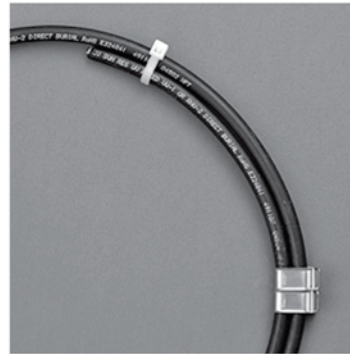

**DCS-1306** \*SolarPanelStore.com Stock Item

DCS-1306

- **Made In the USA** 
- **Why Pay More for Imported Parts**
- **410 Stainless Steel**
- **No Tools Required**
- **No Protruding Leads**  
– Panels will lay flat after clips attached

**DCS-1307** (Available Upon Request)

DCS-1307

- **Made In the USA** 
- **Why Pay More for Imported Parts**
- **410 Stainless Steel**
- **No Tools Required**
- **No Protruding Leads**  
– Panels will lay flat after clips attached