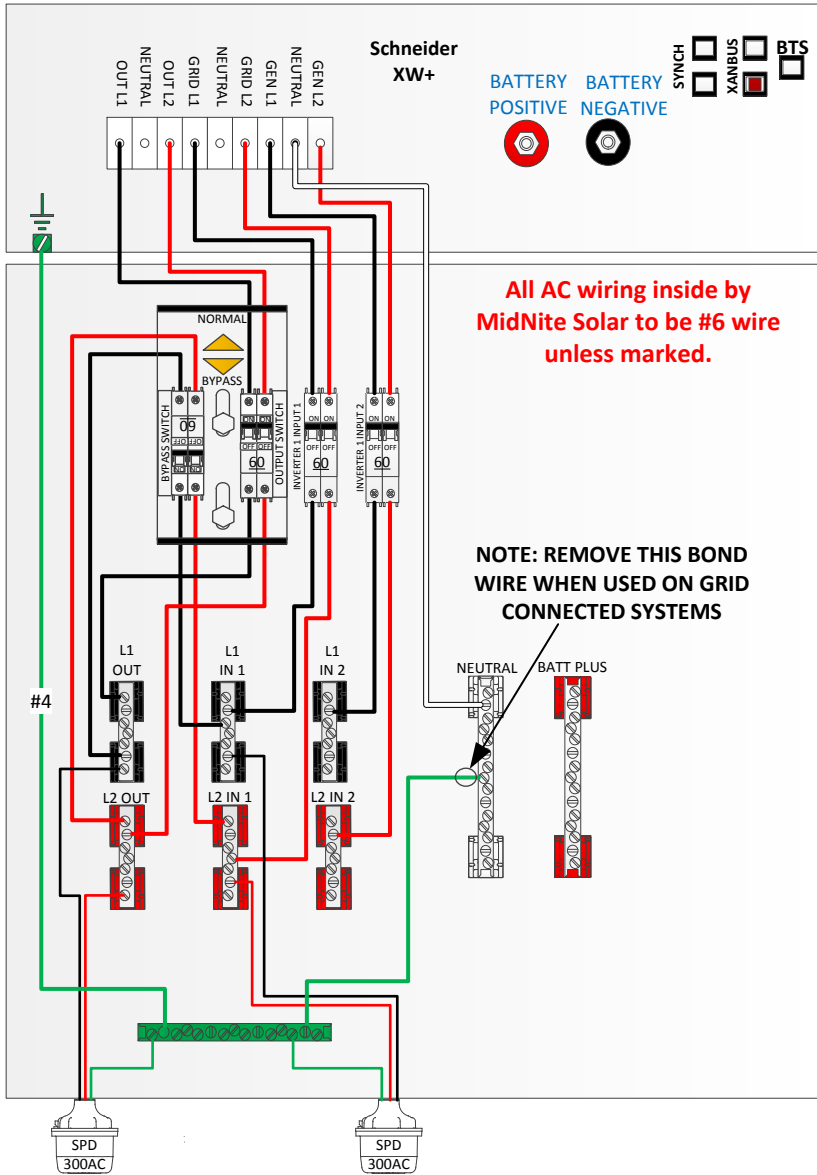

MNXWP5548 or 6848-CL150-REVD-1/27/15

MidNite Installed AC wiring

MNXWP6048 or 6848-CL150-REVD-1/29/15

MidNite Installed DC wiring

MNXWP5548 or 6848-CL150-REVD-1/29/15

Customer Installed AC Wiring

MXWP5548 or 6848-CL150-REVD-1/29/15

Customer Installed DC wiring