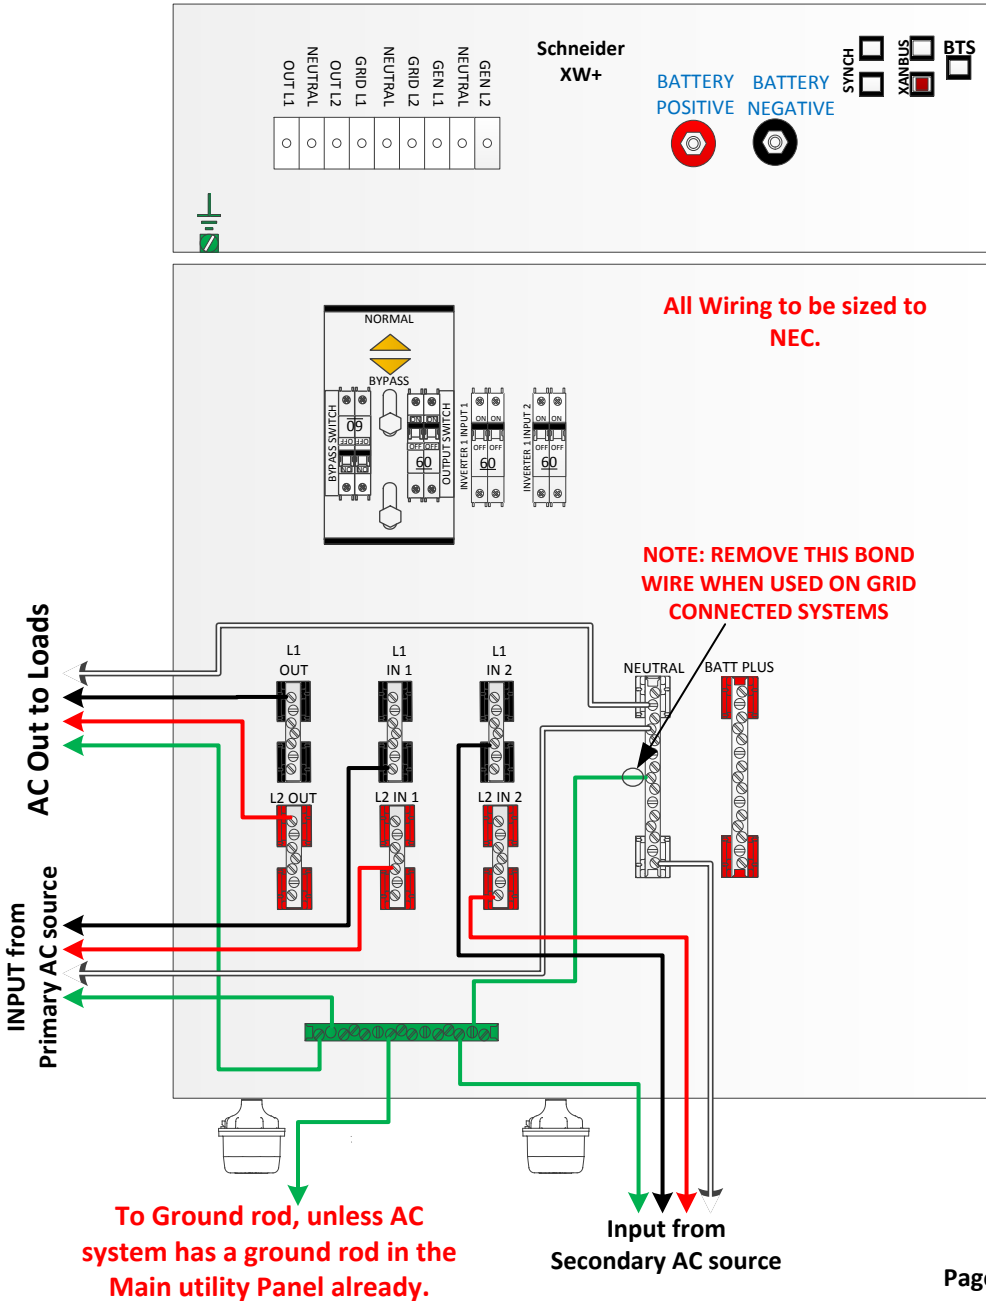

MNXWP5548 or 6848-CL150-REVD-1/27/15

MidNite Installed AC wiring

MNXWP6048 or 6848-CL150-REVD-1/29/15

MidNite Installed DC wiring

MNXWP5548 or 6848-CL150-REVD-1/29/15

Customer Installed AC Wiring

MXWP5548 or 6848-CL150-REVD-1/29/15

Customer Installed DC wiring