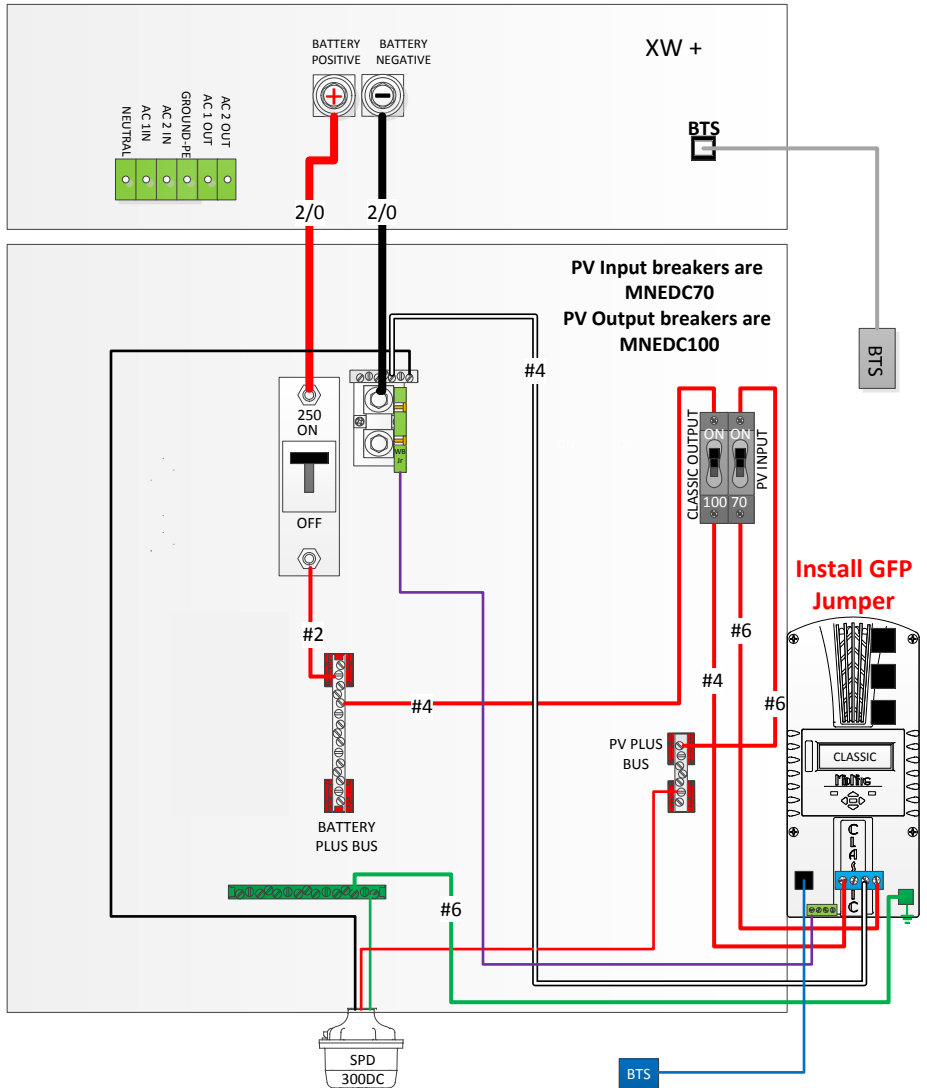

MNXWP5548 or 6848-CL150-REVD-1/27/15

MidNite Installed AC wiring

MNXWP6048 or 6848-CL150-REVD-1/29/15

MidNite Installed DC wiring

MNXWP5548 or 6848-CL150-REVD-1/29/15

Customer Installed AC Wiring

MXWP5548 or 6848-CL150-REVD-1/29/15

Customer Installed DC wiring