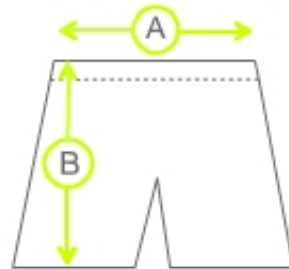

ZR50 Encore Short

Product Measurements (cm)									
Waist Size	18/20"	20/22"	24/26"	28/30"	32"	34"	36"	38"	40"
A - Waist Size	44cm	46cm	51cm	56cm	61cm	61cm	67cm	67cm	72cm
B - Leg length	27cm	30cm	36cm	39cm	41cm	44cm	44cm	46cm	46cm

***These figures are indicative only, and some variation should be expected, due to fabric stretch and production tolerances.**

Measuring Guide

A. Waist circumference: Measured unstretched on the waistband and then doubled

B. Leg: Measured flat, from the top of the seam to the hem