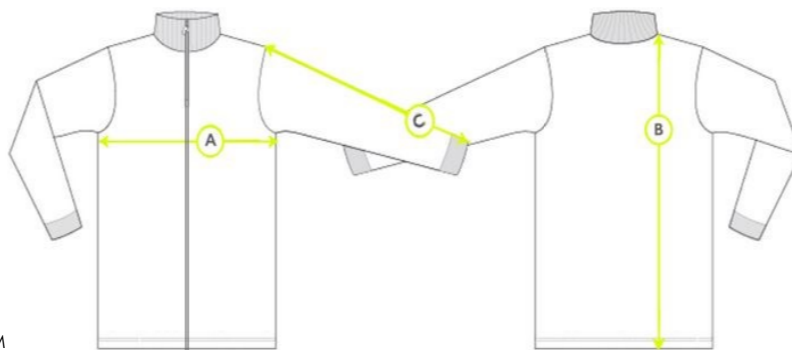

ZR46 Encore Full Zip Top

Product Measurements (cm)								
Chest Size	22/24"	26/28"	30/32"	32/34"	34/36"	38/40"	42/44"	46/48"
A - Chest circumference	82cm	87cm	97cm	102cm	107cm	112cm	120cm	127cm
B - Body length	51cm	54cm	59cm	63cm	67cm	69cm	73cm	75cm
C - Sleeve length	61cm	64cm	69cm	70cm	72cm	74cm	77cm	79cm

*These figures are indicative only, and some variation should be expected, due to fabric stretch and production tolerances.

Measuring Guide

- A. Chest circumference: M
- B. Body length: Measured from high shoulder point
- C. Sleeve length: Measured from the shoulder seam to the end of sleeve