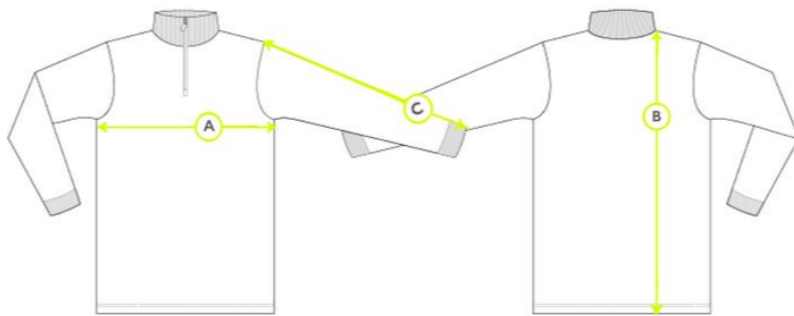

ZR45 Encore 1/4 Zip Top

Product Measurements (cm)								
Chest Size	22/24"	26/28"	30/32"	32/34"	34/36"	38/40"	42/44"	46/48"
A - Chest circumference	82cm	87cm	97cm	102cm	107cm	112cm	120cm	127cm
B - Body length	51cm	54cm	59cm	63cm	67cm	69cm	73cm	75cm
C - Sleeve length	61cm	64cm	69cm	70cm	72cm	74cm	77cm	79cm

***These figures are indicative only, and some variation should be expected, due to fabric stretch and production tolerances.**

Measuring Guide

- A. Chest circumference: Measured 2.5cm below the armhole and then doubled
- B. Body length: Measured from high shoulder point
- C. Sleeve length: Measured from the shoulder seam to the end of sleeve