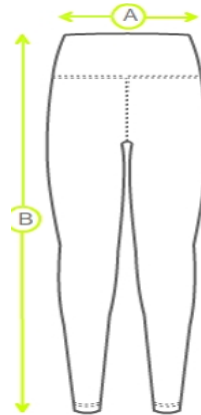

ZR38 Encore Legging

Product Measurements (cm)									
Waist Size	18/20"	22/24"	24/26"	26/28"	28/30"	30/32"	32/34"	34/36"	38/40"
A - Waist Size	44cm	52cm	56cm	60cm	64cm	68m	72cm	76cm	80cm
B - Leg length	80cm	82cm	83cm	84cm	85cm	86cm	87cm	88cm	89cm

***These figures are indicative only, and some variation should be expected, due to fabric stretch and production tolerances**

Measuring Guide

A. Waist circumference: Measured unstretched on the waistband and then doubled
B. Leg: Measured flat, from the top of the seam to the hem