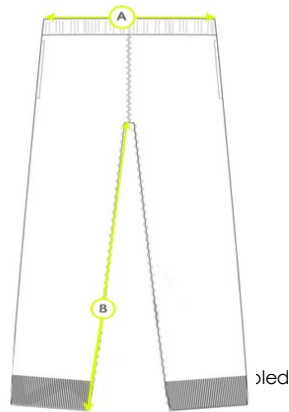

ZR35 Encore Track Pant

Product Measurements (cm)									
Waist Size	18/20"	22/24"	24/26"	26/28"	28/30"	30/32"	32/34"	36/38"	38/40"
A - Waist Size	52cm	60cm	64cm	68cm	72cm	74cm	78cm	82cm	86cm
B - Leg length	55cm	61cm	66cm	71cm	73cm	73cm	75cm	77cm	77cm

*These figures are indicative only, and some variation should be expected due to fabric stretch and production tolerances

Measuring Guide

A. Waist circumference: Measured unstretched on flat
 B. Inside leg: Measured flat, from the top of the seam