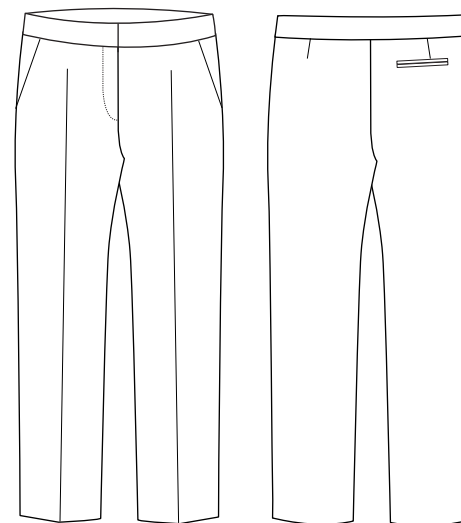

TRIMLEY-Slimfit trouser

Ref: 1LN

- 62% Polyester / 33% Viscose / 5% Elastane
- Two mock front pockets
- Functional back pocket
- Front zip fastening with hook and bar
- Sits low on waist for a comfortable fit

Junior-VAT Zero Rated

TO FIT WAIST"	22		24		26		28	
INSIDE LEG"	29	31	29	31	29	31	28	30
LENGTH"	S	R	S	R	S	R	S	R

VAT Standard Rated

WAIST"	30			32			34			36			38		
INSIDE LEG"	29	31	33	29	31	33	29	31	33	29	31	33	29	31	33
LENGTH"	S	R	L	S	R	L	S	R	L	S	R	L	S	R	L