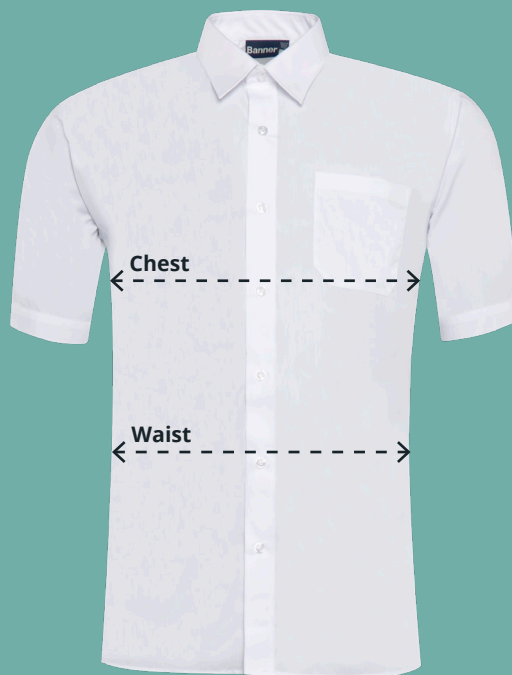

Measuring Guide

Chest (At 2cm from under arm)

Measure across the chest at 2cm below the underarm with the garment laid flat.

Waist

Measure across the waist at the narrowest point with the garment laid down flat.

Twin Pack SS Shirt

Code: AAAA112066 AAAA112189

Twin Pack SS Shirt

To fit chest (Inches)	11"	11.5"	12"	12.5"	13"	13.5"	14"	14.5"	15"	15.5"	16"	16.5"	17"	17.5"
Chest (cm)*	34.2	35.5	38	40.5	43	45.7	48.2	52	54.5	57	58.5	61	63.5	66
Waist (cm)	34.2	35.5	38	40.5	43	45.7	48.2	52	54.5	57	58.5	61	63.5	66