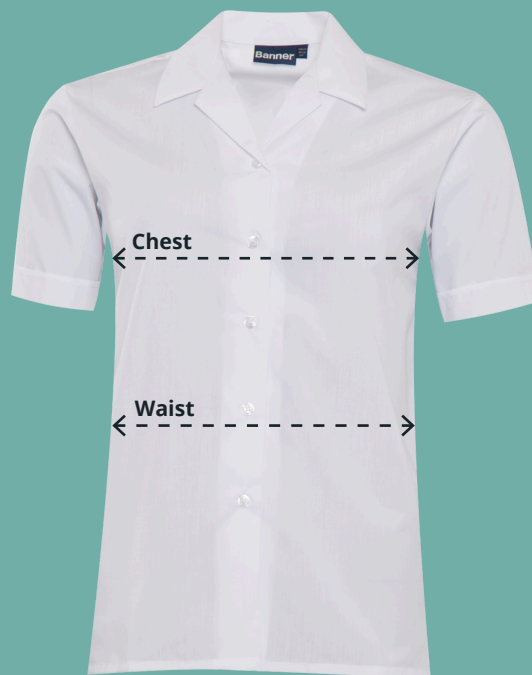

Measuring Guide

Chest (At 2cm from under arm)

Measure across the chest at 2cm below the underarm with the garment laid flat.

Waist

Measure across the waist at the narrowest point with the garment laid down flat.

Twin Pack Revere SS Blouse
Code: AAAA111660 AAAA112191

Twin Pack Revere SS Blouse

To fit chest (Inches)	22"	24"	26"	28"	30"	32"	34"	36"	38"	40"	42"	44"	46"	48"
Chest (cm)*	32	34.5	37	39.5	42	44.5	47	49.5	52	54.5	57	59.5	62	64.5
Waist (cm)	32	34.5	37	39.5	42	44.5	47	49.5	52	54.5	57	59.5	62	64.5