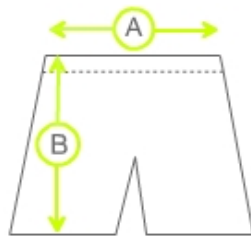

Spirit Short

Product Measurements (cm)							
Waist Size	24/26"	28/30"	32"	34"	36"	38"	40"
A - Waist Size	51cm	56cm	59cm	61cm	64cm	67cm	69cm
B- Leg length	36cm	39cm	41cm	42cm	44cm	45cm	46cm

***These figures are indicative only, and some variation should be expected, due to fabric stretch and production tolerances.**

Measuring Guide

- A. Waist circumference: Measured unstretched on the waistband and then doubled
- B. Leg: Measured flat, from the top of the seam to the hem