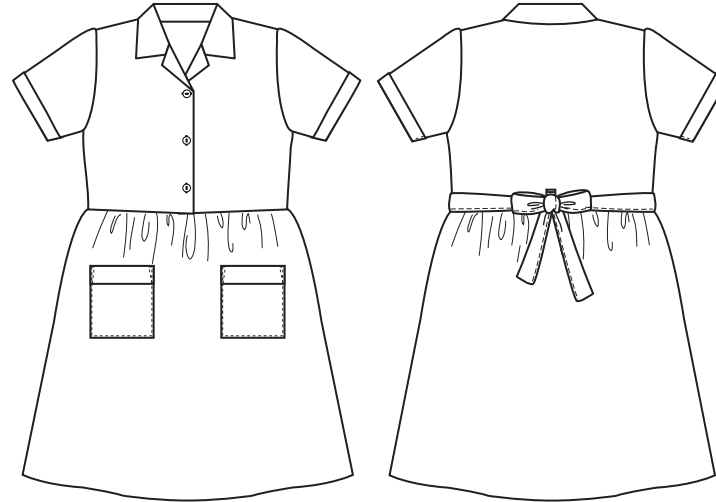

Kinsale-Button front corded stripe dress

Ref: 913119

- 65% Polyester / 35% Cotton
- Contrast white trim on sleeves and pockets
- Tie back belts
- Pointed revere collar
- Taped neck seam

Junior-VAT Zero Rated

AGE	3/4	4/5	5/6	6/7	7/8	8/9	9/10	10/11	11/12	12/13
-----	-----	-----	-----	-----	-----	-----	------	-------	-------	-------