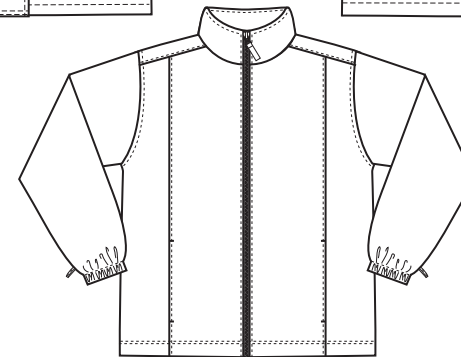

Keswick 3-in-1 Jacket- Unisex jacket

Ref: SS60U

- 100% Nylon outer with PVC coating
- 100% Polyester polar fleece inner
- Waterproof jacket with taped seams
- Interactive detachable microfleece inner jacket with in-seam pockets
- Individually bagged

Adult

Child

Child-VAT Zero Rated

TO FIT CHEST" 20 22 24 26 28 30 32 34

Adult-VAT Standard Rated

TO FIT CHEST" 36 38 40 42 44

Black

Navy

Bottle

Detachable inner fleece