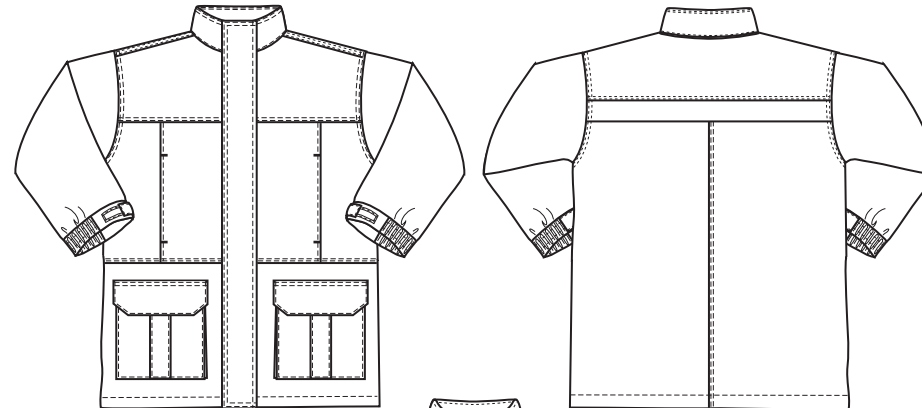

Keswick 3-in-1 Jacket- Unisex jacket

Ref: SS60U

- 100% Nylon outer with PVC coating
- 100% Polyester polar fleece inner
- Waterproof jacket with taped seams
- Interactive detachable microfleece inner jacket with in-seam pockets
- Individually bagged

Adult

Child

Child-VAT Zero Rated

TO FIT CHEST" 20 22 24 26 28 30 32 34

Adult-VAT Standard Rated

TO FIT CHEST" 36 38 40 42 44

Black

Navy

Bottle

Detachable inner fleece