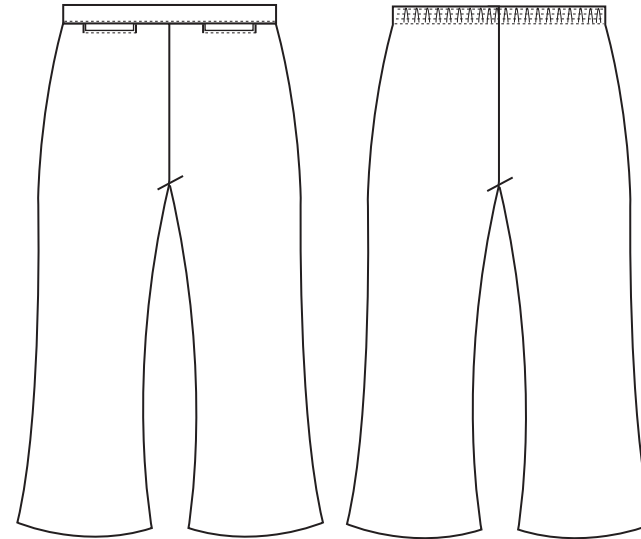

Hinton-Pull on trouser

Ref: 913627

- 63% Polyester / 34% Viscose / 3% Elastane
- Two front pockets
- Elasticated back

Junior-VAT Zero Rated

AGE	3/4	4/5	5/6	6/7	7/8	8/9	9/10	11/12	13			
TO FIT WAIST"	19½ / 20½	20½ / 21	21 / 21½	21½ / 22	22 / 22½	22½ / 23½	23½ / 24	23½ / 24	24½			
INSIDE LEG"	16	17½	19	20½	22½	23½	25	27	27½	29½	28	30
LENGTH	R	R	R	R	R	R	R	L	R	L	R	L

Black

Grey

Navy