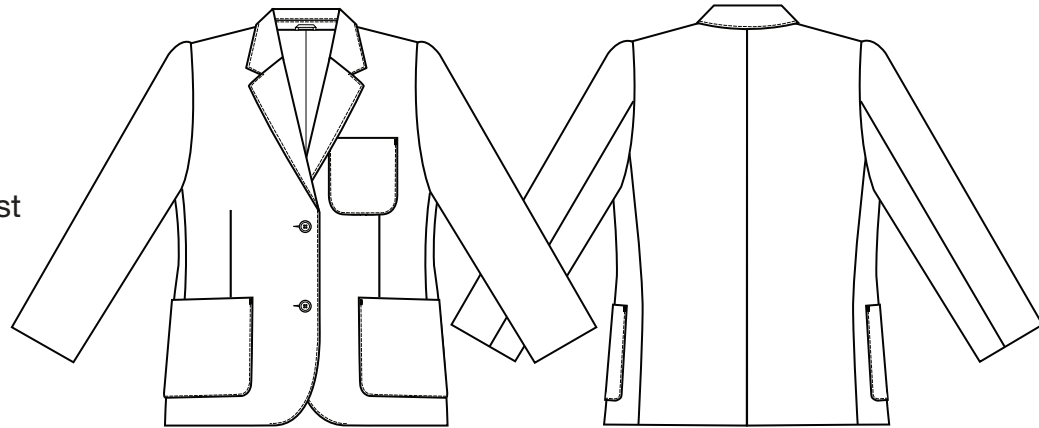

## Viscount Girls Zip Entry Blazer- Two button blazer

Ref: SS29E

- 100% woven Polyester twill
- Two inside pockets, one with zip
- Internal mobile/MP3 pocket
- D-fender stain resistant finish
- Concealed zip for embroidery access in the chest

Junior-VAT Zero Rated

CHEST"	22	24	26	28	30	32	34	36
LEEDS	0	2	4	6	8	10	12	14

Senior-VAT Standard Rated

CHEST"	38	40	42	44	46	48	50	52
LEEDS	16	18	20	22	24	26	28	30

Black and navy available in 31", 33", 35" (Leeds 9,11,13)