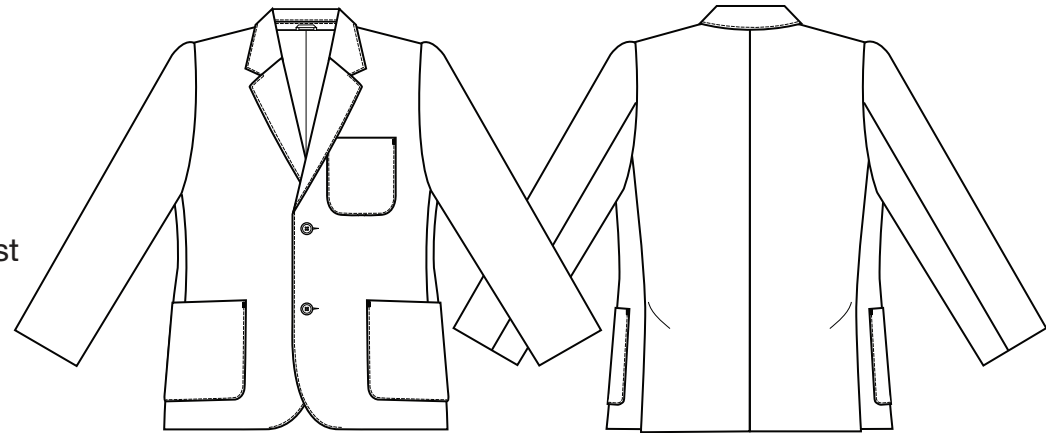

## Viscount Boys Zip Entry Blazer- Two button blazer

Ref: SS39E

- 100% woven Polyester twill
- Two side vents
- Two inside pockets, one with zip
- Internal mobile/MP3 pocket
- D-fender stain resistant finish
- Concealed zip for embroidery access in the chest

### Senior-VAT Standard Rated

CHEST"	38	40	42	44	46	48	50	52
LEEDS	16	18	20	22	24	26	28	30

Black and navy available in 31", 33", 35" (Leeds 9,11,13)