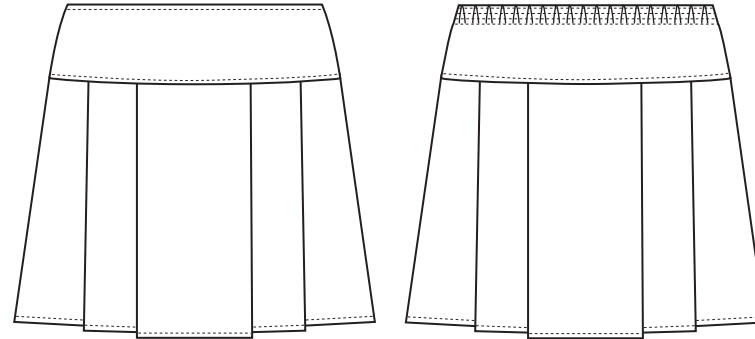

Banbury-Pull on pleated skirt

Ref: 913647

- 100% Polyester Bi-Stretch
- Deep yoke
- Elasticated back waist

Junior-VAT Zero Rated

AGE	3/4	4/5	6/7	8/9	9/10	11/12
TO FIT WAIST"	19½ / 20½	20½ / 21	21½ / 22	22½ / 23½	23½ / 24	23½ / 24
LENGTH"	12	13	15	17	18	20