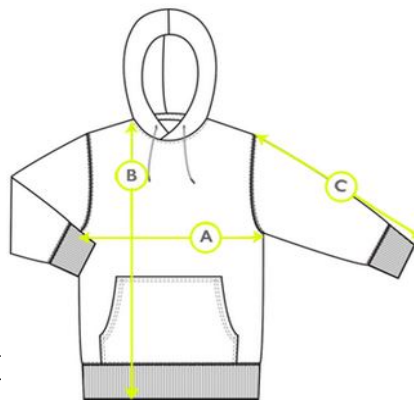

## B550 Spirit Panelled Hoodie

Product Measurements (cm)						
Chest Size	26/28"	30/32"	34/36"	38/40"	42/44"	46/48"
A - Chest circumference	82cm	92cm	102cm	117cm	127cm	138cm
B - Body length	53cm	60cm	67cm	74cm	78cm	82cm
C - Sleeve length	44cm	50cm	56cm	61cm	66cm	69cm

**\*These figures are indicative only, and some variation should be expected, due to fabric stretch and production tolerances.**

### Measuring Guide

- A. Chest circumference: Measured 2.5cm below the
- B. Body length: Measured from high shoulder point
- C. Sleeve length: Measured from the shoulder seam